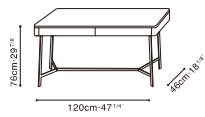

WITTY DESK

C05H1101 Desk

Darkened Steel Base, Top Available in:

Dove Grey Matte Lacquer
Grey Oak