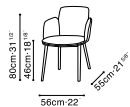

WING

C02H0401 Chair

C02H0402 Chair

Available in:

Leather Urban Grey (Q)
Q-13