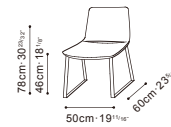

WALTZ PLUS

C02A0100 Chair

Stainless Steel Base, Available in:

Eco Leather Dusk (P)
FC-08

Eco Leather Midnight (P)
FC-11

*Product indicated in red will be phased out of stock.

WALTZ PLUS

C02A0100 Chair