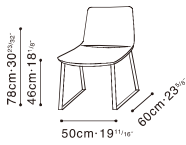

WALTZ PLUS

C02A0100 Chair

Darkened Steel Base, Available in:

Eco Leather Dusk (P)
FC-08

Eco Leather Midnight (P)
FC-11

Leather Ink (R)
RS-32