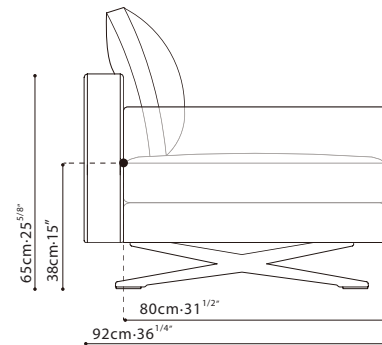

WAKE / FRAME: Constructed in solid birch, paired with cross-woven elastic webbing. Frame is also covered with polyurethane foam and fabric lining. **CUSHIONS:** Seat cushions consist of high-resilient polyurethane foam, topped with feather down and polyester fiber. Back cushions are filled with feather down and polyester fiber. Throw cushion, C81D0204, is filled with feather down. Daybed bolster is filled with polyurethane foam. All cushions have hidden zipper closing. **LEGS:** Steel legs are finished in black metallic paint and capped with plastic glides. **UPHOLSTERY:** Fabric (removable via Velcro) or Leather (non-removable).