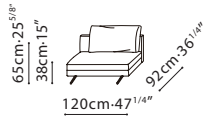

FABRIC VERSION

C01D0201

C01D0202

C01D0203