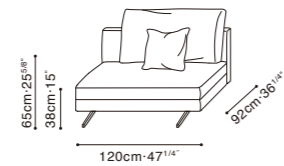

WAKE

WAKE

WAKE STOCK COMPONENTS

C01D0205
Sofa

C01D0201
Armless Sofa

C01D0208 / C01D0209
LAF Sofa / RAF Sofa

C01D0212 + B12D0231
Armless Sofa + Table Component

C01D0213 + B12D0231
Armless Sofa + Table Component

C01D0218 + B12D0231
LAF Sofa + Table Component

C01D0219 + B12D0231
RAF Sofa + Table Component

C01D0222 / C01D0223
LAF Chaise / RAF Chaise

C01D0230
Daybed

C01D0222 + C01D0201 + C01D0201 + C01D0212 + C01D0209 + B12D0231