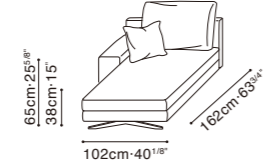

WAKE

WAKE

WAKE STOCK COMPONENTS

C01D0205
Sofa

C01D0201
Armless Sofa

C01D0208 / C01D0209
LAF Sofa / RAF Sofa

C01D0212 + B12D0231
Armless Sofa + Table Component

C01D0213 + B12D0231
Armless Sofa + Table Component

C01D0218 + B12D0231
LAF Sofa + Table Component

C01D0219 + B12D0231
RAF Sofa + Table Component

C01D0222 / C01D0223
LAF Chaise / RAF Chaise

C01D0230
Daybed

C01D0222 + C01D0201 + C01D0201 + C01D0212 + C01D0209 + B12D0231