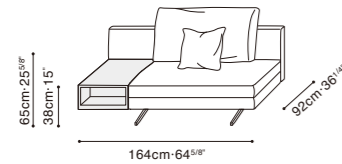

WAKE

WAKE

WAKE STOCK COMPONENTS

C01D0205
Sofa

C01D0201
Armless Sofa

C01D0208 / C01D0209
LAF Sofa / RAF Sofa

C01D0212 + B12D0231
Armless Sofa + Table Component

C01D0213 + B12D0231
Armless Sofa + Table Component

C01D0218 + B12D0231
LAF Sofa + Table Component

C01D0219 + B12D0231
RAF Sofa + Table Component

C01D0222 / C01D0223
LAF Chaise / RAF Chaise

C01D0230
Daybed

C01D0222 + C01D0201 + C01D0201 + C01D0212 + C01D0209 + B12D0231