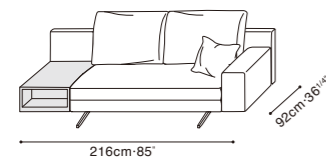

WAKE

WAKE

WAKE STOCK COMPONENTS

C01D0205
Sofa

C01D0201
Armless Sofa

C01D0208 / C01D0209
LAF Sofa / RAF Sofa

C01D0212 + B12D0231
Armless Sofa + Table Component

C01D0213 + B12D0231
Armless Sofa + Table Component

C01D0218 + B12D0231
LAF Sofa + Table Component

C01D0219 + B12D0231
RAF Sofa + Table Component

C01D0222 / C01D0223
LAF Chaise / RAF Chaise

C01D0230
Daybed

C01D0222 + C01D0201 + C01D0201 + C01D0212 + C01D0209 + B12D0231