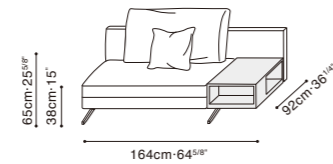

WAKE

WAKE

WAKE STOCK COMPONENTS

C01D0205
Sofa

C01D0201
Armless Sofa

C01D0208 / C01D0209
LAF Sofa / RAF Sofa

C01D0212 + B12D0231
Armless Sofa + Table Component

C01D0213 + B12D0231
Armless Sofa + Table Component

C01D0218 + B12D0231
LAF Sofa + Table Component

C01D0219 + B12D0231
RAF Sofa + Table Component

C01D0222 / C01D0223
LAF Chaise / RAF Chaise

C01D0230
Daybed

C01D0222 + C01D0201 + C01D0201 + C01D0212 + C01D0209 + B12D0231