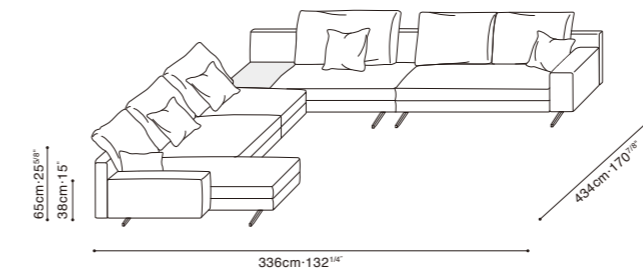

WAKE

WAKE

WAKE STOCK COMPONENTS

C01D0205
Sofa

C01D0201
Armless Sofa

C01D0208 / C01D0209
LAF Sofa / RAF Sofa

C01D0212 + B12D0231
Armless Sofa + Table Component

C01D0213 + B12D0231
Armless Sofa + Table Component

C01D0218 + B12D0231
LAF Sofa + Table Component

C01D0219 + B12D0231
RAF Sofa + Table Component

C01D0222 / C01D0223
LAF Chaise / RAF Chaise

C01D0230
Daybed

C01D0222 + C01D0201 + C01D0201 + C01D0212 + C01D0209 + B12D0231