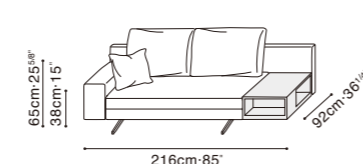

WAKE

WAKE

WAKE STOCK COMPONENTS

C01D0205
Sofa

C01D0201
Armless Sofa

C01D0208 / C01D0209
LAF Sofa / RAF Sofa

C01D0212 + B12D0231
Armless Sofa + Table Component

C01D0213 + B12D0231
Armless Sofa + Table Component

C01D0218 + B12D0231
LAF Sofa + Table Component

C01D0219 + B12D0231
RAF Sofa + Table Component

C01D0222 / C01D0223
LAF Chaise / RAF Chaise

C01D0230
Daybed

C01D0222 + C01D0201 + C01D0201 + C01D0212 + C01D0209 + B12D0231