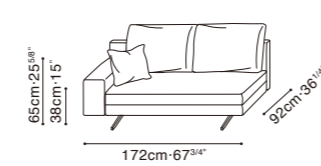

WAKE

WAKE

WAKE STOCK COMPONENTS

C01D0205
Sofa

C01D0201
Armless Sofa

C01D0208 / C01D0209
LAF Sofa / RAF Sofa

C01D0212 + B12D0231
Armless Sofa + Table Component

C01D0213 + B12D0231
Armless Sofa + Table Component

C01D0218 + B12D0231
LAF Sofa + Table Component

C01D0219 + B12D0231
RAF Sofa + Table Component

C01D0222 / C01D0223
LAF Chaise / RAF Chaise

C01D0230
Daybed

C01D0222 + C01D0201 + C01D0201 + C01D0212 + C01D0209 + B12D0231