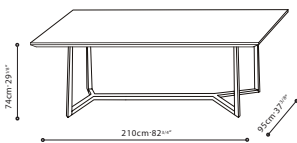

VESSEL / TOP: Oak or Walnut veneered top comes with an internal steel reinforcement for added support. BASE: Solid Ash. FINISH OPTIONS: Grey Oak, Natural Oak or Brown Walnut.

C0552019

C0552011

C0552012

C0552013