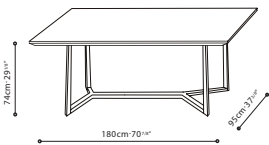

VESSEL / TOP: Oak or Walnut veneered top comes with an internal steel reinforcement for added support. BASE: Solid Ash. FINISH OPTIONS: Grey Oak, Natural Oak or Brown Walnut.

C0552019

C0552011

C0552012

C0552013