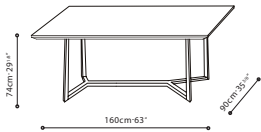

VESSEL / TOP: Oak or Walnut veneered top comes with an internal steel reinforcement for added support. BASE: Solid Ash. FINISH OPTIONS: Grey Oak, Natural Oak or Brown Walnut.

C0552019

C0552011

C0552012

C0552013