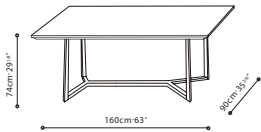

VESSEL / TOP: Grey Oak top comes with an internal steel reinforcement for added support. BASE: Solid Ash. FINISH OPTIONS: Grey Oak.

C0552019

C0552011

C0552012

C0552013

Grey Oak