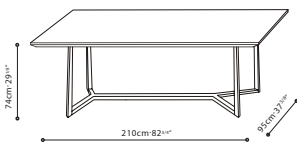

VESSEL / TOP: Grey Oak top comes with an internal steel reinforcement for added support. BASE: Solid Ash. FINISH OPTIONS: Grey Oak.

C0552019

C0552011

C0552012

C0552013

Grey Oak