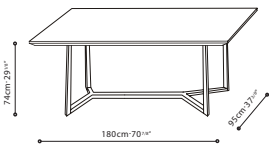

VESSEL / TOP: Grey Oak top comes with an internal steel reinforcement for added support. BASE: Solid Ash. FINISH OPTIONS: Grey Oak.

C0552019

C0552011

C0552012

C0552013

Grey Oak