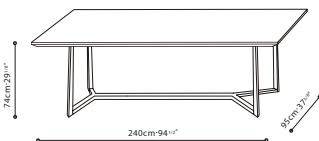

VESSEL / TOP: Grey Oak top comes with an internal steel reinforcement for added support. BASE: Solid Ash. FINISH OPTIONS: Grey Oak.

C0552019

C0552011

C0552012

C0552013

Grey Oak