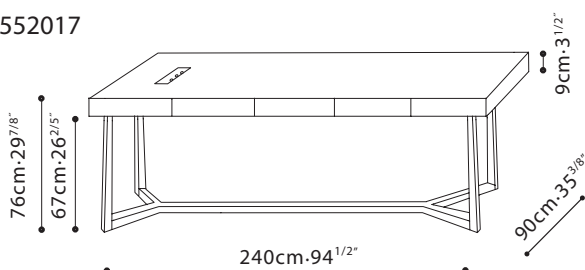

*Only Available in Brown Walnut Finish

C0552017

*Only Available in Brown Walnut Finish