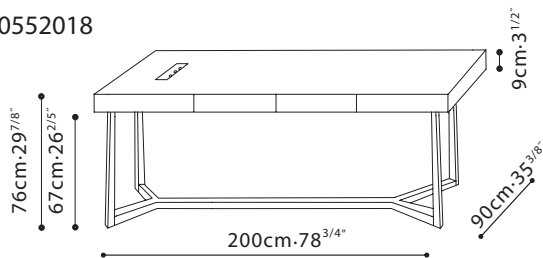

VESSEL DESK / TOP: Grey Oak. DRAWER: Grey Oak. BASE: Solid Ash. FINISH OPTIONS: Grey Oak. FEATURES: Two easy access drawers, as well as cable management holes.

C0552014

C0552015

C0552018

C0552017