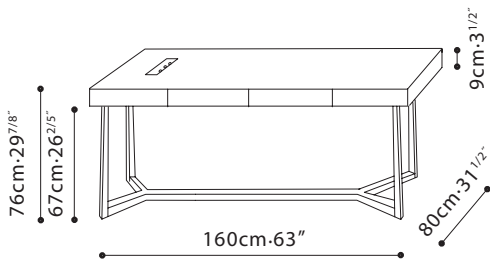

VESSEL DESK / TOP: Oak or Walnut veneer. DRAWER: Oak or Walnut veneer. BASE: Solid Ash. FINISH OPTIONS: Grey Oak or Brown Walnut, (see table pricelist for details). FEATURES: Two easy access drawers, as well as cable management holes.

C0552014