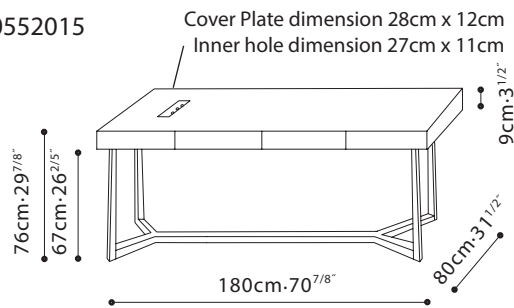

VESSEL DESK / TOP: Oak or Walnut veneer. DRAWER: Oak or Walnut veneer. BASE: Solid Ash. FINISH OPTIONS: Grey Oak or Brown Walnut, (see table pricelist for details). FEATURES: Two easy access drawers, as well as cable management holes.

C0552015

*Only Available in Brown Walnut Finish

*Only Available in Brown Walnut Finish