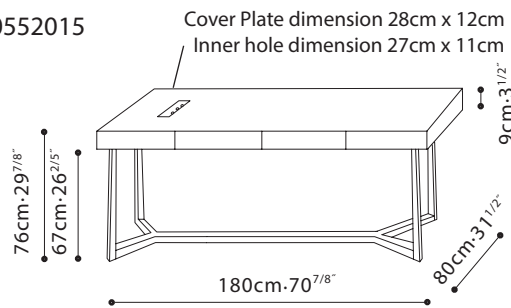

VESSEL DESK / TOP: Grey Oak. DRAWER: Grey Oak. BASE: Solid Ash. FINISH OPTIONS: Grey Oak. FEATURES: Two easy access drawers, as well as cable management holes.

C0552014

C0552015

C0552018

C0552017