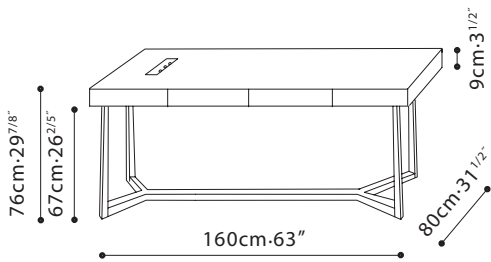

VESSEL DESK / TOP: Oak or Walnut veneer. DRAWER: Oak or Walnut veneer. BASE: Solid Ash. FINISH OPTIONS: Natural Oak, Grey Oak or Brown Walnut, (see table pricelist for details). FEATURES: Two easy access drawers, as well as cable management holes.

C0552014