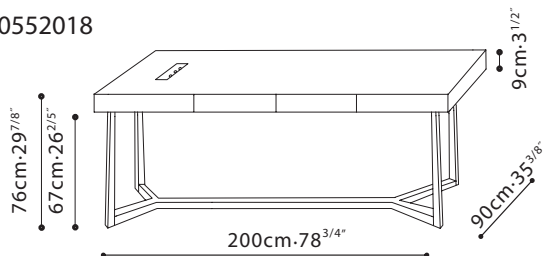

C0552018

C0552017