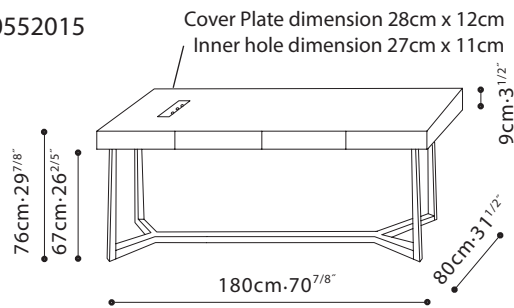

VESSEL DESK / TOP: Oak or Walnut veneer. DRAWER: Oak or Walnut veneer. BASE: Solid Ash. FINISH OPTIONS: Natural Oak, Grey Oak or Brown Walnut, (see table pricelist for details). FEATURES: Two easy access drawers, as well as cable management holes.

C0552015

*Only Available in Brown Walnut Finish

*Only Available in Brown Walnut Finish