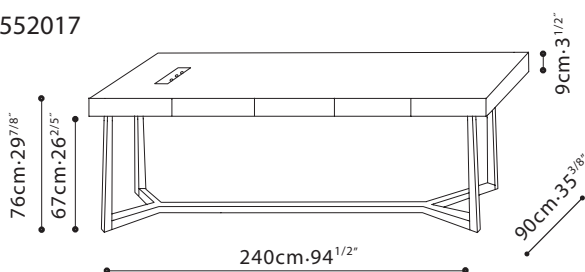

*Only Available in Brown Walnut Finish

C0552017

*Only Available in Brown Walnut Finish