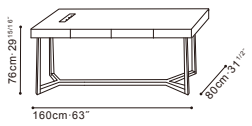

VESSEL DESK

C0552014 Desk

C0552015 Desk

Available in:

Grey Oak

Brown Walnut

Natural Oak

*Product indicated in red will be phased out of stock.