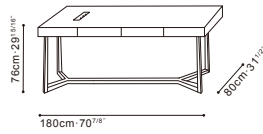

VESSEL DESK

C0552014 Desk

C0552015 Desk

Available in:

Grey Oak

Brown Walnut

Natural Oak

*Product indicated in red will be phased out of stock.