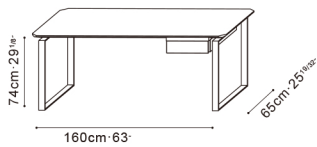

## VERGE DESK

C05A0801 Desk

Darkened Steel Base, Top Available in:

Black Walnut