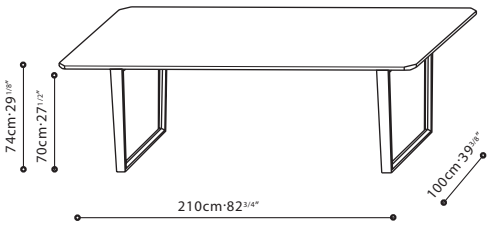

VERGE / VERGE / TOP: Available in three options: Black Walnut, Brown Walnut, or Carrara Marble. **BASE:** Solid Ash. **FINISH OPTIONS:** Black Walnut or Brown Walnut. Black Walnut and Carrara Marble top will always come with Black Walnut base, while Brown Walnut will always come with Brown Walnut base.

C05A0803

*Natural marble pattern may vary.