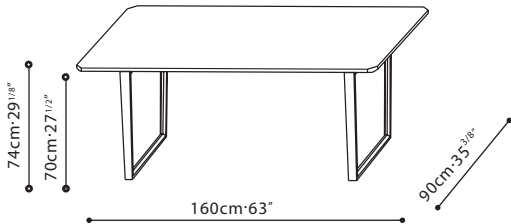

VERGE / VERGE / TOP: Available in Black Walnut or Carrara Marble. **BASE:** Solid Ash in Black Walnut. Black Walnut and Carrara Marble top will always come with Black Walnut base.

C05A0806

C05A0807

C05A0803