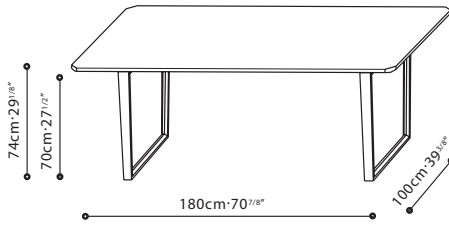

C05A0802

C05A0804