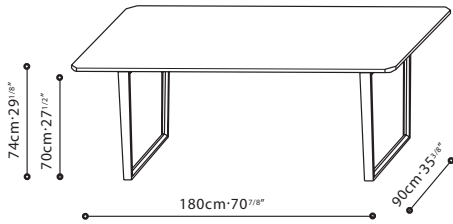

VERGE / VERGE / TOP: Available in Black Walnut or Carrara Marble. **BASE:** Solid Ash in Black Walnut. Black Walnut and Carrara Marble top will always come with Black Walnut base.

C05A0806

C05A0807

C05A0803