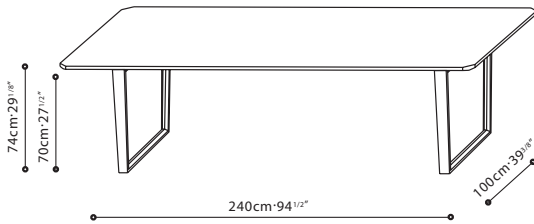

VERGE / VERGE / TOP: Available in Black Walnut or Carrara Marble. **BASE:** Solid Ash in Black Walnut. Black Walnut and Carrara Marble top will always come with Black Walnut base.

C05A0804

*Natural marble pattern may vary.