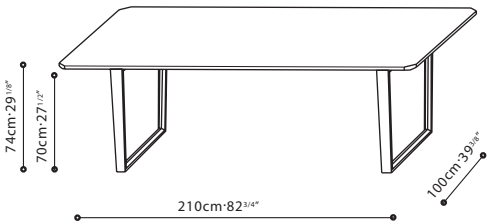

VERGE / VERGE / TOP: Available in Black Walnut or Carrara Marble. **BASE:** Solid Ash in Black Walnut. Black Walnut and Carrara Marble top will always come with Black Walnut base.

C05A0806

C05A0807

C05A0803