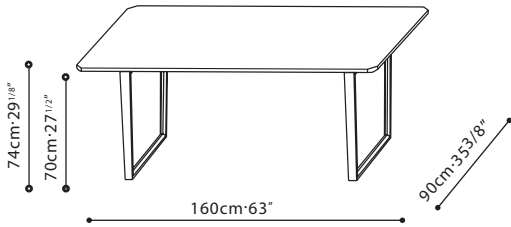

C05A0805

C05A0803