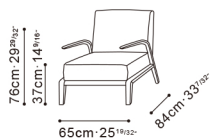

CAMERICH Quickship

VENUS

C02A1701 Chair

C02A1702 Ottoman

Black Walnut Color Frame Available in:

Luxe Pewter (D)
Luxe-01

Leather Light Grey (R)
RS-20