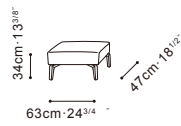

VENUS

C02A1701 Chair

C02A1702 Ottoman

Black Walnut Color Frame, Available in:

Luxe Iron Grey (D)
Luxe-01

Leather Light Grey (R)
RS-20