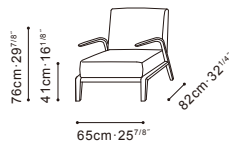

VENUS

C02A1701 Chair

C02A1702 Ottoman

Black Walnut Color Frame, Available in:

Luxe Iron Grey (D)
Luxe-01

Leather Light Grey (R)
RS-20