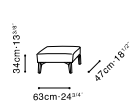

VENUS

C02A1701 Chair

C02A1702 Ottoman

Black Walnut Color Frame, Available in:

Luxe Iron Grey (D)
LUXE-01

Leather Light Grey (R)
RS-20

Natural Oak Color Frame, Available in:

Mushroom Grey (E)
GEM-01