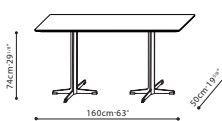

VARY TABLE / TOP: Vary Tables C06D1401/03/05/08 are available in Brown Walnut, Carrara Marble, and Imperial Green Marble. Vary Tables C06D1402/04/06/09/10/11/12 are available in Brown Walnut and Carrara Marble. Vary Tables C05D1416/18 are available in Brown Walnut. **FRAME:** All Vary Tables are supported on steel legs that are finished in black metallic paint and capped with plastic glides.

C05D1408 (Lounge Table)

C05D1412 (Bistro Table)

C05D1416 (Table)

C05D1418 (Bar Table)

C06D1401 (Side Table)

C06D1402 (Side Table)

C06D1403 (Coffee Table)

C06D1404 (Coffee Table)