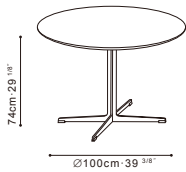

# VARY

C05D1412 Table

Darkened Steel Base, Top Available in :

Brown Walnut

Carrara Marble