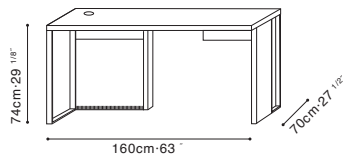

# TIME

C05D1105 + B52D1107 + B51D1108 Desk

C05D1104 + B52D1107 + B51D1108 Desk

Darkened Steel Base, Wood Available in:

Grey Oak

Silver Steel Base, Wood Available in:

Natural Oak