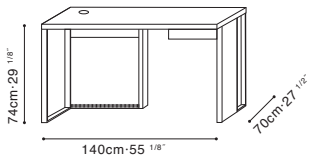

# TIME

C05D1105 + B52D1107 + B51D1108 Desk

C05D1104 + B52D1107 + B51D1108 Desk

Darkened Steel Base, Wood Available in:

Grey Oak

Silver Steel Base, Wood Available in:

Natural Oak