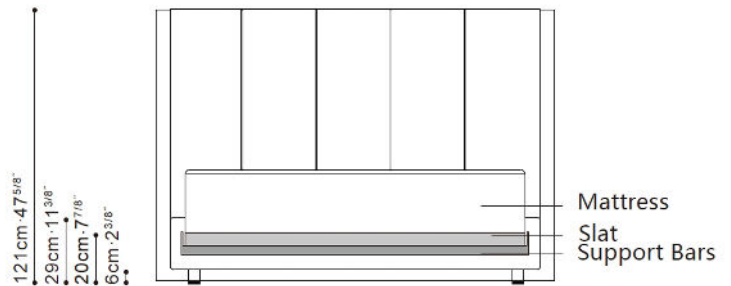

STRATUS BED / FRAME: Solid birch wood headboard, reinforced by MDF and plywood, covered with polyurethane foam. Steel front rail, plywood side and end rails, covered with polyurethane foam and fabric lining. Steel-framed solid wood slat. **BASE:** Steel legs in black metallic paint with plastic glides. **VERSION:** Available in Narrow or Wide Headboard versions. **UPHOLSTERY:** Narrow Version can be made in leather/fabric combo, or all leather. Wide version can be made in leather/fabric combo only. Headboard cover not removable, Bed side rail and foot board cover is removable.

STRATUS BED / Wide version comes standard with built-in nightstands, available in graphite oak or natural oak top, drawer in Dove Grey Lacquer. Built in night stands come with close flap lid with dustproof brush to shield the hidden cord management. Soft Close Drawers.