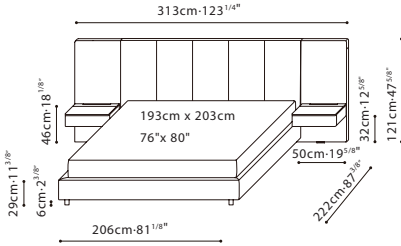

STRATUS BED / Wide version comes standard with built-in nightstands, available in graphite oak or natural oak top, drawer in Dove Grey Lacquer. Built in night stands come with close flap lid with dustproof brush to shield the hidden cord management. Soft Close Drawers.

C03J0105 + 2xB32J0101 KING