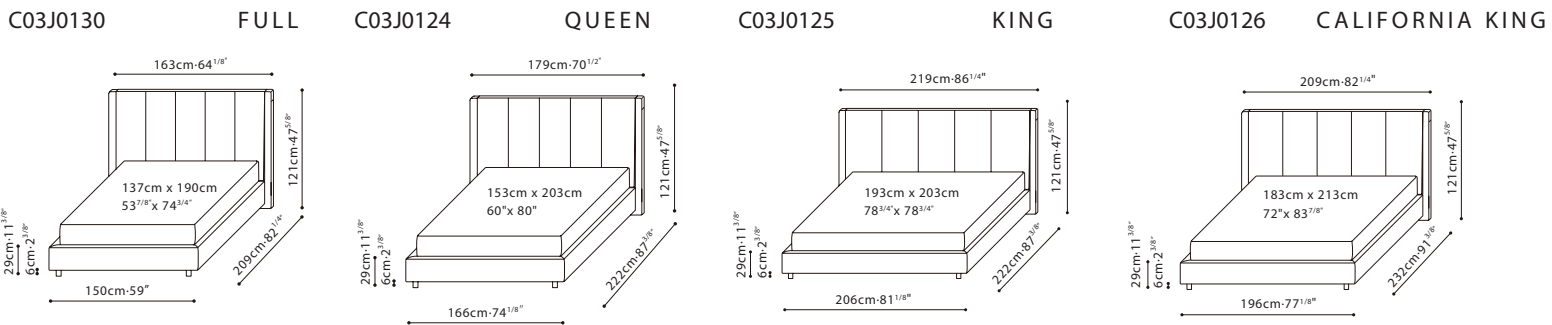

STRATUS BED / FRAME: Solid birch wood headboard, reinforced by MDF and plywood, covered with polyurethane foam. Steel front rail, plywood side and end rails, covered with polyurethane foam and fabric lining. Steel-framed solid wood slat. **BASE:** Steel legs in black metallic paint with plastic glides. **VERSION:** Available in Narrow or Wide Headboard versions. **UPHOLSTERY:** Narrow Version can be made in leather/fabric combo, or all leather. Wide version can be made in leather/fabric combo only. Headboard cover not removable, Bed side rail and foot board cover is removable.

STRATUS BED / Wide version comes standard with built-in nightstands, available in graphite oak or natural oak top, drawer in Dove Grey Lacquer. Built in night stands come with close flap lid with dustproof brush to shield the hidden cord management. Soft Close Drawers.