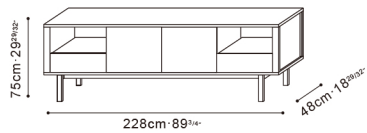

## STILTS STOCK COMPONENTS

C04A1901 (High Feet)

C04A1901 (Low Feet)

Available in:

Brown Walnut