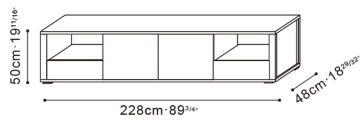

## STILTS STOCK COMPONENTS

C04A1901 (High Feet)

C04A1901 (Low Feet)

Available in:

Brown Walnut