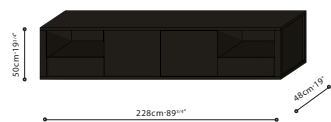

STILTS MEDIA / FRAME & FINISH: Available in all Brown Walnut veneer, (C04A1901.13). Doors open 180 degrees. **DRAWER:** Push-pull drawer system with invisible drawer runners. Drawer interior is finished in Brown Walnut melamine. **LEG:** Available in High Feet or Low Feet versions. Steel legs are finished in black metallic paint. **HARDWARE:** Door hinges with dampers. Back boards come with pre-cut cord management holes.

C04A1901.13

*High Feet

*Finish: Brown Walnut

*Low Feet

*Finish: Brown Walnut

STILTS DRESSER / FRAME: Available in Tuscan Tan with Black Walnut veneer or Brown Walnut veneer combination. DRAWER: Push-pull drawer system with invisible drawer runners. Drawer fronts are in Tuscan Tan. LEG: Steel legs are finished in black metallic paint.