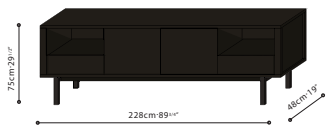

STILTS MEDIA / FRAME & FINISH: Available in all Brown Walnut veneer, (C04A1901.13). Doors open 180 degrees. **DRAWER:** Push-pull drawer system with invisible drawer runners. Drawer interior is finished in Brown Walnut melamine. **LEG:** Available in High Feet or Low Feet versions. Steel legs are finished in black metallic paint. **HARDWARE:** Door hinges with dampers. Back boards come with pre-cut cord management holes.

C04A1901.13

*High Feet

*Finish: Brown Walnut

*Low Feet

*Finish: Brown Walnut

STILTS DRESSER / FRAME: Available in Tuscan Tan with Black Walnut veneer or Brown Walnut veneer combination. DRAWER: Push-pull drawer system with invisible drawer runners. Drawer fronts are in Tuscan Tan. LEG: Steel legs are finished in black metallic paint.