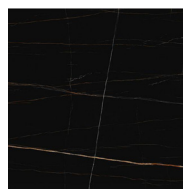

SPECS

SPIN Dining Table/ **BASE:** Hand molded steel, in black metallic paint or Eco-leather. **TOP:** Marble, tempered glass (C05H0101/C05H0102 only).

C05H1001(Top)+C07H1001(Base)

C05H1002(Top)+C07H1001(Base)

C05H1003(Top)+C07H1003(Base)

C07H1008 Lazy

*For C05H1002 only

C07H1009 Lazy

*For C05H1003 only

C05H1004(Top)+C07H1004(Base)

C05H1005(Top)+C07H1004(Base)

TOP:

Smoke Grey Glass
(Avail for C05H1001 / C05G1002 Only)

Carrara Marble

Galaxy Grey Marble

Lauren Black Gold Marble

FC-13 Cognac

FC-14 Anchor Gray

Black Metallic Paint

BASE: