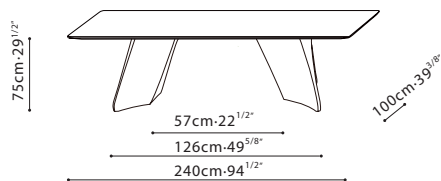

SPECS

SPIN Dining Table/ **BASE:** Hand molded steel, in black metallic paint or Eco-leather. **TOP:** Marble, tempered glass (C05H0101/C05H0102 only).

C05H1001(Top)+C07H1001(Base)

C05H1002(Top)+C07H1001(Base)

C05H1003(Top)+C07H1003(Base)

C07H1008 Lazy

*For C05H1002 only

C07H1009 Lazy

*For C05H1003 only

C05H1004(Top)+C07H1004(Base)

C05H1005(Top)+C07H1004(Base)

TOP: