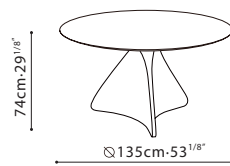

SPECS

SPIN Dining Table/ **BASE:** Hand molded steel, in black metallic paint or Eco-leather. **TOP:** Marble, tempered glass (C05H0101/C05H0102 only).

C05H1001(Top)+C07H1001(Base)

C05H1002(Top)+C07H1001(Base)

C05H1003(Top)+C07H1003(Base)

C07H1008 Lazy

*For C05H1002 only

C07H1009 Lazy

*For C05H1003 only

C05H1004(Top)+C07H1004(Base)

C05H1005(Top)+C07H1004(Base)

TOP: