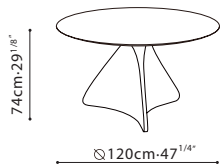

SPECS

SPIN Dining Table/ **BASE:** Hand molded steel, in black metallic paint or Eco-leather. **TOP:** Marble, tempered glass (C05H0101/C05H0102 only).

C05H1001(Top)+C07H1001(Base)

C05H1002(Top)+C07H1001(Base)

C05H1003(Top)+C07H1003(Base)

C07H1008 Lazy

*For C05H1002 only

C07H1009 Lazy

*For C05H1003 only

C05H1004(Top)+C07H1004(Base)

C05H1005(Top)+C07H1004(Base)

TOP: