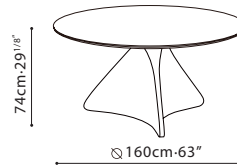

SPECS

SPIN Dining Table/ **BASE:** Hand molded steel, in black metallic paint or Eco-leather. **TOP:** Marble, tempered glass (C05H0101/C05H0102 only).

C05H1001(Top)+C07H1001(Base)

C05H1002(Top)+C07H1001(Base)

C05H1003(Top)+C07H1003(Base)

C07H1008 Lazy

*For C05H1002 only

C07H1009 Lazy

*For C05H1003 only

C05H1004(Top)+C07H1004(Base)

C05H1005(Top)+C07H1004(Base)

TOP: