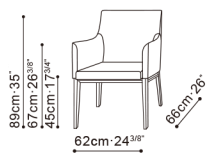

# SOHO

C02G0301 Chair  
Grey Oak Color Base

C02G0302 Swivel Chair  
Darkened Steel Base

Available in:

Leather Café Noir (R)

RS-27