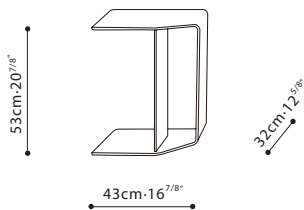

## SPECS

Slice / **FRAME:** Steel upholstered in Eco leather, Grey Oak. Black plastic (ABC) legs.

C06H1201

Grey Oak