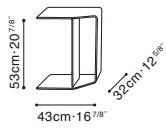

SLICE

C06H1201 Side Table

Darkened Steel Frame, Available in:

Eco Leather Black (P)FU-02
Grey Oak

Eco Leather Taupe (P)FU-03
Grey Oak

Eco Leather Hazelwood (P)FU-05
Grey Oak