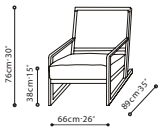

SIMON / FRAME: Solid Ash. Teflon glides for feet. BACK: Polyurethane foam covered in fabric or leather (non-removable). SEAT: High-resilient polyurethane foam core wrapped in compartmented feather down & polyester fiber w/ removable fabric or leather cover. Seat cushion attached to frame w/Velcro. PILLOW: Feather down filled w/removable fabric or leather cover. FINISH OPTIONS: Grey Oak, Natural Oak or Brown Walnut.

C0255020