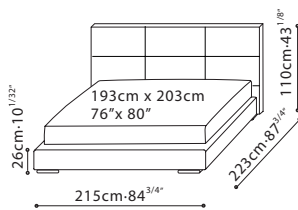

C0330076 KING