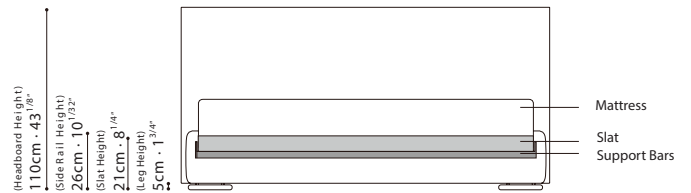

SCREEN / CONSTRUCTION: Solid Birch headboard w/plywood reinforcements, side and end rails all covered in polyurethane foam with a fabric lining. **SLATS:** Wood slat system w/adjustable slides to control firmness. **LEGS:** Tubular black metallic painted steel legs w/plastic guides. **UPHOLSTERY OPTIONS:** Removable fabric or leather cover. **MATTRESS SUGGESTION:** 12" Mattress suggested.