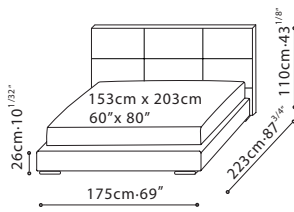

C0330075 QUEEN