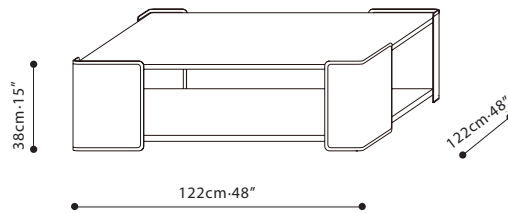

SPECS

RUBIX / TOP: For both Rubix Tables C06C0103/04, table top is available in Marble. **FRAME/SIDES:** Metal frame is upholstered in FU Grade Eco Leather. Available color options are as follows: FU-02 Black and FU-03 Taupe. **SHELF:** Available in Grey Oak or Natural Oak veneer. **LEGS:** Base is comprised of black plastic inset ABS legs.

C06C0104

LOWER SHELF:

TOP:

*Natural marble pattern may vary.

FRAME: