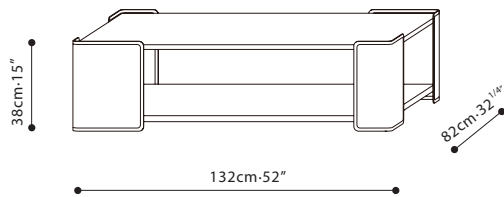

SPECS

RUBIX / TOP: For both Rubix Tables C06C0103/04, table top is available in Marble. **FRAME/SIDES:** Metal frame is upholstered in FU Grade Eco Leather. Available color options are as follows: FU-02 Black and FU-03 Taupe. **SHELF:** Available in Grey Oak or Natural Oak veneer. **LEGS:** Base is comprised of black plastic inset ABS legs.

C06C0103

LOWER SHELF:

TOP:

*Natural marble pattern may vary.

FRAME: