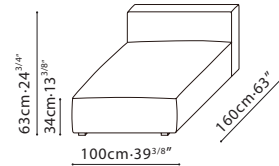

FABRIC VERSION

C01C0134

*Please note that LAF/RAF Armrests are not interchangeable arms, hence the reason we have different skus for Left vs. Right.

*Natural marble pattern may vary.

LEATHER VERSION

C01C0135

(dotted lines illustrate positioning of stitched seams on leather versions of this sofa)