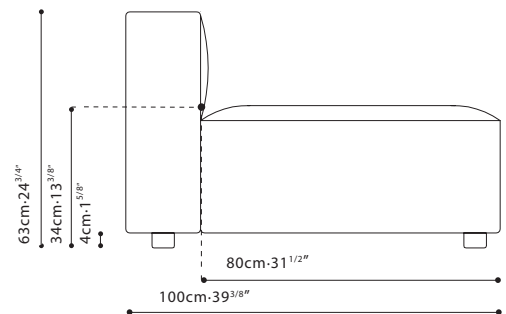

**RUBIX / FRAME:** Corner blocked, solid Birch wood frame with MDF and plywood reinforcements. Back rest structure is covered with polyurethane foam, feather down, polyester fiber, and fabric lining. **SEATS:** Tight Seat design consists of solid birch base, paired with cross woven elastic webbing. Seats also include high-resilient polyurethane foam topped with feather down and polyester fiber. **SOFA BASE:** Sofa base comes standard with pre-set metal connectors. **CUSHIONS:** Back cushion C08C0104 and C08C0105 are filled with feather down only. C08C0106 is filled with polyurethane foam and fiber. C08C0107 back rest in steel frame and polyurethane foam, with skid resistant bottom lining. All cushions have hidden zipper closing. **BASE:** Inset black plastic (ABS) legs giving the sofa a "floating" effect. **UPHOLSTERY:** Available in both fabric and leather upholstery. Inlay piping detail is always Black. Fabric covers are removable, Leather covers are non-removable. Sofa Connectors are Included.