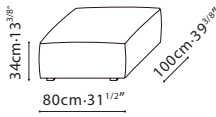

FABRIC VERSION

C01C0136

*Please note that LAF/RAF Armrests are not interchangeable arms, hence the reason we have different skus for Left vs. Right.

*Natural marble pattern may vary.

LEATHER VERSION

C01C0135

(dotted lines illustrate positioning of stitched seams on leather versions of this sofa)