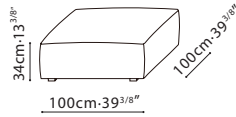

FABRIC VERSION

C01C0137

*Please note that LAF/RAF Armrests are not interchangeable arms, hence the reason we have different skus for Left vs. Right.

*Natural marble pattern may vary.

LEATHER VERSION

C01C0135

(dotted lines illustrate positioning of stitched seams on leather versions of this sofa)