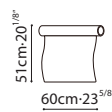

FABRIC VERSION

*Please note that LAF/RAF Armrests are not interchangeable arms, hence the reason we have different skus for Left vs. Right.

C08C0106

*Natural marble pattern may vary.

LEATHER VERSION

C01C0135

(dotted lines illustrate positioning of stitched seams on leather versions of this sofa)