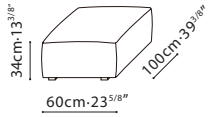

FABRIC VERSION

C01C0135

*Please note that LAF/RAF Armrests are not interchangeable arms, hence the reason we have different skus for Left vs. Right.

*Natural marble pattern may vary.

LEATHER VERSION

C01C0135

(dotted lines illustrate positioning of stitched seams on leather versions of this sofa)