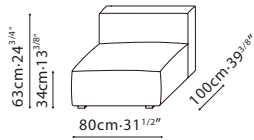

FABRIC VERSION

C01C0131