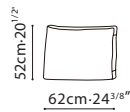

FABRIC VERSION

*Please note that LAF/RAF Armrests are not interchangeable arms, hence the reason we have different skus for Left vs. Right.

C08C0104

*Natural marble pattern may vary.

LEATHER VERSION

C01C0135

(dotted lines illustrate positioning of stitched seams on leather versions of this sofa)