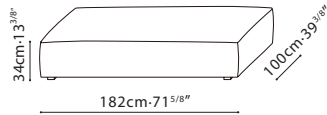

FABRIC VERSION

C01C0140

*Please note that LAF/RAF Armrests are not interchangeable arms, hence the reason we have different skus for Left vs. Right.

*Natural marble pattern may vary.

LEATHER VERSION

C01C0135

(dotted lines illustrate positioning of stitched seams on leather versions of this sofa)