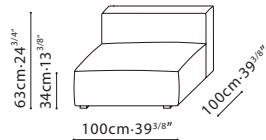

FABRIC VERSION

C01C0132

*Please note that LAF/RAF Armrests are not interchangeable arms, hence the reason we have different skus for Left vs. Right.

*Natural marble pattern may vary.

LEATHER VERSION

C01C0135

(dotted lines illustrate positioning of stitched seams on leather versions of this sofa)