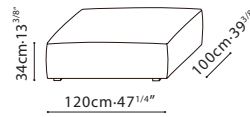

FABRIC VERSION

C01C0138

*Please note that LAF/RAF Armrests are not interchangeable arms, hence the reason we have different skus for Left vs. Right.

*Natural marble pattern may vary.

LEATHER VERSION

C01C0135

(dotted lines illustrate positioning of stitched seams on leather versions of this sofa)