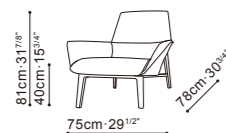

QING TASK CHAIR

C02D0707 Chair

Darkened Steel Frame, Available in:

Twill Chelsea Grey (D)
Twill-02

Leather Dark Brown (R)
R-04

Leather Camel (R)
RS-30

QING FIXED

C02D0701 Chair