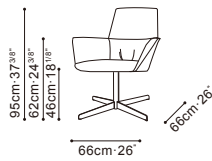

QING TASK CHAIR

C02D0707 Chair

Darkened Steel Frame, Available in:

Twill Chelsea Grey (D)
Twill-02

Leather Dark Brown (R)
R-04

Leather Camel (R)
RS-30

QING FIXED

C02D0701 Chair