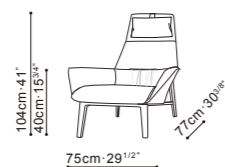

C02D0703 Chair