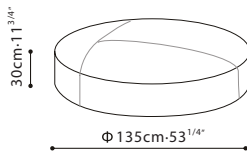

PUCK / FRAME: Solid Birch paired w/cross-woven elastic webbing covered in fabric lined polyurethane foam.
LEGS: Inset black ABS plastic. UPHOLSTERY OPTIONS: Fabric (removable) or leather with "T" stitch detailing.

C0150301