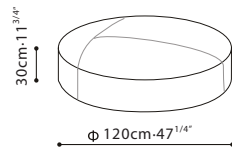

PUCK / FRAME: Solid Birch paired w/cross-woven elastic webbing covered in fabric lined polyurethane foam.
LEGS: Inset black ABS plastic. UPHOLSTERY OPTIONS: Fabric (removable) or leather with "T" stitch detailing.

C0150302