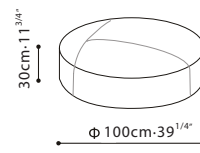

PUCK / FRAME: Solid Birch paired w/cross-woven elastic webbing covered in fabric lined polyurethane foam.
LEGS: Inset black ABS plastic. UPHOLSTERY OPTIONS: Fabric (removable) or leather with "T" stitch detailing.

C0150303