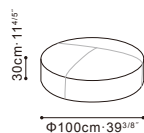

# PUCK

C0150302 Ottoman

C0150303 Ottoman

Available in:

Eco Leather Dusk (P)  
FC-08

Eco Leather Midnight (P)  
FC-11

Leather Ink (R)  
RS-32