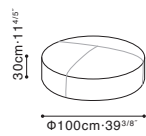

PUCK

C0250302 Ottoman

C0250303 Ottoman

Available in:

Eco Leather Dusk (P)
FC-08

Eco Leather Midnight (P)
FC-11

Eco leather Cognac (P)
FC-13

Leather Dark Grey (R)
RS-32