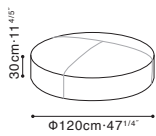

PUCK

C0250302 Ottoman

C0250303 Ottoman

Available in:

Eco Leather Dusk (P)
FC-08

Eco Leather Midnight (P)
FC-11

Eco leather Cognac (P)
FC-13

Leather Dark Grey (R)
RS-32