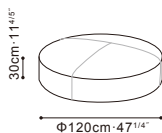

# PUCK

C0150302 Ottoman

C0150303 Ottoman

Available in:

Eco Leather Dusk (P)  
FC-08

Eco Leather Midnight (P)  
FC-11

Leather Ink (R)  
RS-32