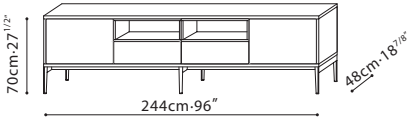

Dove Grey Lacquer

Ivory Lacquer

Avocado Green Lacquer

Apricot Yellow Lacquer

Pine Green Lacquer

Smoke Lacquer

PIXEL / STRUCTURE/FAME: Exterior finish is available in matte lacquer. Interior is finished in Driftwood melamine. Tempered transparent glass shelves are applicable for C0400210. **LEGS:** Black metallic steel leg or Hidden wood base (depending on model). **HARDWARE:** Door hinges come with dampers. Full extension push-pull drawer runners.

C0400203 (Low feet)

C0400203 (High feet)

*interior diagram

C0400210 (Low feet)

C0400210 (High feet)

*interior diagram

C0400220 (Low feet)

C0400220 (High feet)