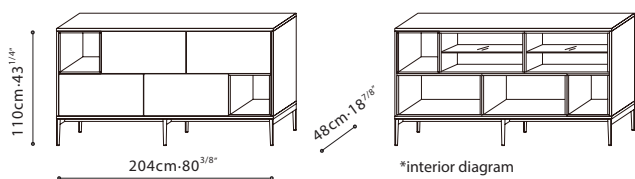

SPECS

PIXEL / STRUCTURE/FRAME: Exterior finish is available in matte lacquer. Interior is finished in Driftwood melamine. Tempered transparent glass shelves are applicable for C0400202, C0400209, and C0400217. Downwards flap opening doors are applicable for C0400202 and C0400209. **LEGS:** Black metallic steel leg or Hidden wood base (depending on model). **HARDWARE:** Door hinges come with dampers. Full extension push-pull drawer runners. Damper hinge for flap doors with decelerated opening.

C0400202