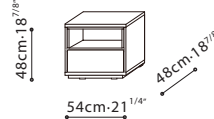

SPECS

PIXEL / STRUCTURE/FRAME: Exterior finish is available in matte lacquer. Interior is finished in Driftwood melamine. Tempered transparent glass shelves are applicable for C0400202, C0400209, and C0400217. Downwards flap opening doors are applicable for C0400202 and C0400209. **LEGS:** Black metallic steel leg or Hidden wood base (depending on model). **HARDWARE:** Door hinges come with dampers. Full extension push-pull drawer runners. Damper hinge for flap doors with decelerated opening.

C0400219