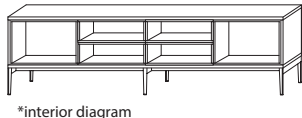

Dove Grey Lacquer

Ivory Lacquer

Avocado Green Lacquer

Apricot Yellow Lacquer

Pine Green Lacquer

Smoke Lacquer

PIXEL / STRUCTURE/FAME: Exterior finish is available in matte lacquer. Interior is finished in Driftwood melamine. Tempered transparent glass shelves are applicable for C0400210. **LEGS:** Black metallic steel leg or Hidden wood base (depending on model). **HARDWARE:** Door hinges come with dampers. Full extension push-pull drawer runners.

C0400203 (Low feet)

C0400203 (High feet)

*interior diagram

C0400210 (Low feet)

C0400210 (High feet)

*interior diagram

C0400220 (Low feet)

C0400220 (High feet)