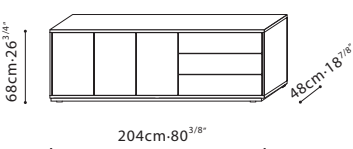

C0400210 (Low feet)