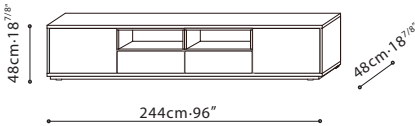

PIXEL / STRUCTURE/FAME: Exterior finish is available in matte lacquer. Interior is finished in Driftwood melamine. Tempered transparent glass shelves are applicable for C0400210. **LEGS:** Black metallic steel leg or Hidden wood base (depending on model). **HARDWARE:** Door hinges come with dampers. Full extension push-pull drawer runners.

C0400203 (Low feet)