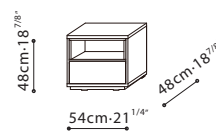

SPECS

PIXEL / STRUCTURE/FRAME: Exterior finish is available in matte lacquer. Interior is finished in Driftwood melamine. Tempered transparent glass shelves are applicable for C0400202, C0400209, and C0400217. Downwards flap opening doors are applicable for C0400202 and C0400209. **LEGS:** Black metallic steel leg or Hidden wood base (depending on model). **HARDWARE:** Door hinges come with dampers. Full extension push-pull drawer runners. Damper hinge for flap doors with decelerated opening.

C0400219