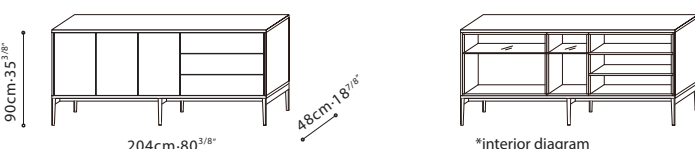

C0400210 (High feet)