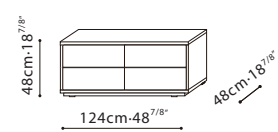

SPECS

PIXEL / STRUCTURE/FRAME: Exterior finish is available in matte lacquer. Interior is finished in Driftwood melamine. Tempered transparent glass shelves are applicable for C0400202, C0400209, and C0400217. Downwards flap opening doors are applicable for C0400202 and C0400209. **LEGS:** Black metallic steel leg or Hidden wood base (depending on model). **HARDWARE:** Door hinges come with dampers. Full extension push-pull drawer runners. Damper hinge for flap doors with decelerated opening.

C0400222