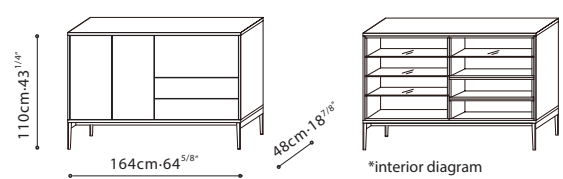

SPECS

PIXEL / STRUCTURE/FRAME: Exterior finish is available in matte lacquer. Interior is finished in Driftwood melamine. Tempered transparent glass shelves are applicable for C0400202, C0400209, and C0400217. Downwards flap opening doors are applicable for C0400202 and C0400209. **LEGS:** Black metallic steel leg or Hidden wood base (depending on model). **HARDWARE:** Door hinges come with dampers. Full extension push-pull drawer runners. Damper hinge for flap doors with decelerated opening.

C0400209