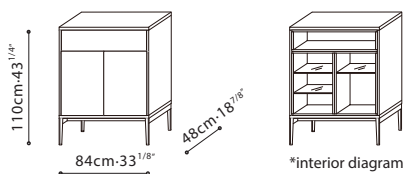

SPECS

PIXEL / STRUCTURE/FRAME: Exterior finish is available in matte lacquer. Interior is finished in Driftwood melamine. Tempered transparent glass shelves are applicable for C0400202, C0400209, and C0400217. Downwards flap opening doors are applicable for C0400202 and C0400209. **LEGS:** Black metallic steel leg or Hidden wood base (depending on model). **HARDWARE:** Door hinges come with dampers. Full extension push-pull drawer runners. Damper hinge for flap doors with decelerated opening.

C0400217