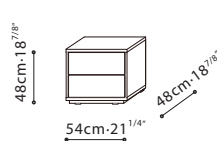

SPECS

PIXEL / STRUCTURE/FRAME: Exterior finish is available in matte lacquer. Interior is finished in Driftwood melamine. Tempered transparent glass shelves are applicable for C0400202, C0400209, and C0400217. Downwards flap opening doors are applicable for C0400202 and C0400209. **LEGS:** Black metallic steel leg or Hidden wood base (depending on model). **HARDWARE:** Door hinges come with dampers. Full extension push-pull drawer runners. Damper hinge for flap doors with decelerated opening.

C0400218