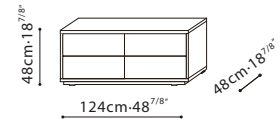

SPECS

PIXEL / STRUCTURE/FRAME: Exterior finish is available in matte lacquer. Interior is finished in Driftwood melamine. Tempered transparent glass shelves are applicable for C0400202, C0400209, and C0400217. Downwards flap opening doors are applicable for C0400202 and C0400209. **LEGS:** Black metallic steel leg or Hidden wood base (depending on model). **HARDWARE:** Door hinges come with dampers. Full extension push-pull drawer runners. Damper hinge for flap doors with decelerated opening.

C0400222