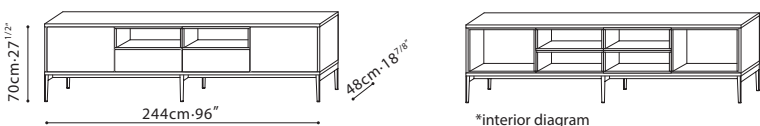

C0400203 (High feet)