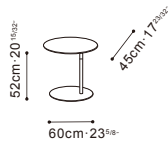

# PEBBLE

C06A1400 Side Table

Darkened Steel Base, Top Available in:

Brown Walnut

Black Walnut

Mystique Brown Marble

Carrara Marble