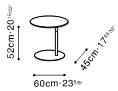

PEBBLE

C06A1400 Side Table

Darkened Steel Base, Top Available in:

Black Walnut

Mystique Brown Marble

Carrara Marble