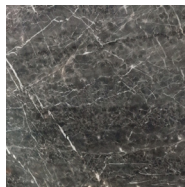

PEBBLE / TOP: Available in Carrara Marble, Mystic Brown Marble, Brown Walnut veneer or Black Walnut veneer.
POST & BASE: Steel post and base is finished in Black Metallic paint.

C06A1400

Black Walnut

Brown Walnut

Carrara Marble

Mystic Brown
Marble

*Natural marble pattern may vary.