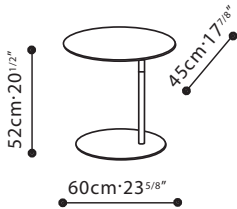

PEBBLE / TOP: Available in Carrara Marble, Mystic Brown Marble, Brown Walnut veneer or Black Walnut veneer.
POST & BASE: Steel post and base is finished in Black Metallic paint.

C06A1400

Black Walnut

Brown Walnut