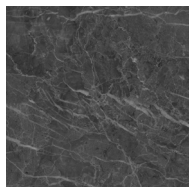

OLIVE/ **BASE:** Hand molded steel in black metallic paint. **TOP:** Marble or Grey Oak.

C05H0901

C05H0902

C05H0903

C05H0904

Grey Oak

Galaxy Grey Marble