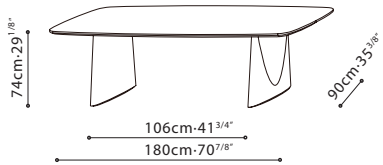

OLIVE/ **BASE:** Hand molded steel in black metallic paint. **TOP:** Marble or Grey Oak.

C05H0901

C05H0902

C05H0903

C05H0904

Grey Oak

Galaxy Grey Marble