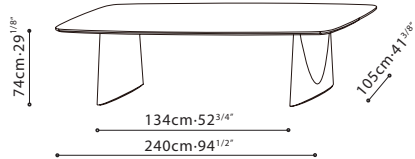

OLIVE/ **BASE:** Hand molded steel in black metallic paint. **TOP:** Marble or Grey Oak.

C05H0901

C05H0902

C05H0903

C05H0904

Grey Oak

Galaxy Grey Marble