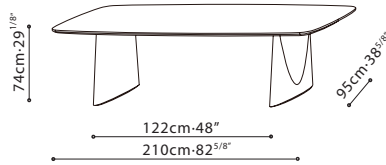

OLIVE/ **BASE:** Hand molded steel in black metallic paint. **TOP:** Marble or Grey Oak.

C05H0901

C05H0902

C05H0903

C05H0904

Grey Oak

Galaxy Grey Marble