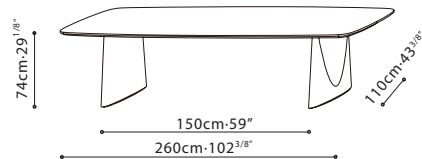

OLIVE/ **BASE:** Hand molded steel in black metallic paint. **TOP:** Marble or Grey Oak.

C05H0901

C05H0902

C05H0903

C05H0904

Grey Oak

Galaxy Grey Marble