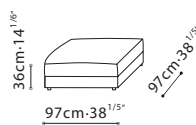

For optional Leather Backrest please refer to B12E0610

C01E0604

C01E0605

C01E0607

C01E0608

For optional Leather Backrest and Armrest please refer to B12E0609

B12E0609

B12E0610

C08E0601

C08E0602

C08TYK01

Adding this pieces will add 1.25" or 3cm to overall length
Available in Black Leather Strap or Mustard Yellow Leather Strap

Adding this pieces will add 1.25" or 3cm to overall length
Available in Black Leather Strap or Mustard Yellow Leather Strap