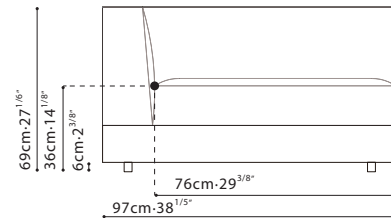

C08E0601

C08E0602

C08TYK01

Adding this pieces will add 1.25" or 3cm to overall length
Available in Black Leather Strap or Mustard Yellow Leather Strap

Adding this pieces will add 1.25" or 3cm to overall length
Available in Black Leather Strap or Mustard Yellow Leather Strap

SIDE VIEW

with Leather Strap

without Leather Strap

Configuration

C01E0601+C01E0602+C08E0601X2+C08TYK01X2

C01E0601+C01E0603+C01E0602+C08E0601X3+C08TYK01X2

B12E0610+C01E0601+C01E0603+C01E0607+C08E0601X2+C08TYK01