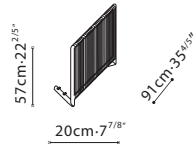

For optional Leather Backrest please refer to B12E0610

C01E0604

C01E0605

C01E0607

C01E0608

For optional Leather Backrest and Armrest please refer to B12E0609

B12E0609

B12E0610

C08E0601

C08E0602

C08TYK01

Adding this pieces will add 1.25" or 3cm to overall length
Available in Black Leather Strap or Mustard Yellow Leather Strap

Adding this pieces will add 1.25" or 3cm to overall length
Available in Black Leather Strap or Mustard Yellow Leather Strap