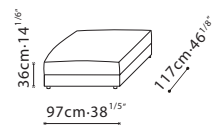

For optional Leather Backrest please refer to B12E0610

C01E0604

C01E0605

C01E0607

C01E0608

For optional Leather Backrest and Armrest please refer to B12E0609

B12E0609

B12E0610

C08E0601

C08E0602

C08TYK01

Adding this pieces will add 1.25" or 3cm to overall length
Available in Black Leather Strap or Mustard Yellow Leather Strap

Adding this pieces will add 1.25" or 3cm to overall length
Available in Black Leather Strap or Mustard Yellow Leather Strap