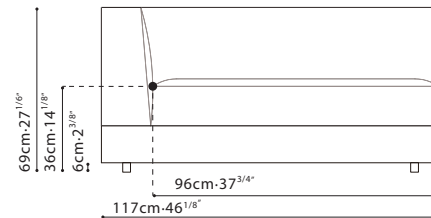

C08E0601

C08E0602

C08TYK01

Adding this pieces will add 1.25" or 3cm to overall length
Available in Black Leather Strap or Mustard Yellow Leather Strap

Adding this pieces will add 1.25" or 3cm to overall length
Available in Black Leather Strap or Mustard Yellow Leather Strap

SIDE VIEW

with Leather Strap

without Leather Strap

Configuration

C01E0601+C01E0602+C08E0601X2+C08TYK01X2

C01E0601+C01E0603+C01E0602+C08E0601X3+C08TYK01X2

B12E0610+C01E0601+C01E0603+C01E0607+C08E0601X2+C08TYK01