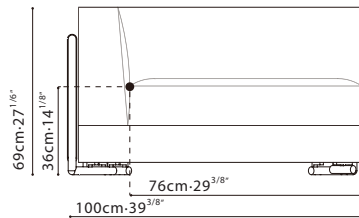

C08E0601

C08E0602

C08TYK01

Adding this pieces will add 1.25" or 3cm to overall length
Available in Black Leather Strap or Mustard Yellow Leather Strap

Adding this pieces will add 1.25" or 3cm to overall length
Available in Black Leather Strap or Mustard Yellow Leather Strap

SIDE VIEW

with Leather Strap

without Leather Strap

Configuration

C01E0601+C01E0602+C08E0601X2+C08TYK01X2

C01E0601+C01E0603+C01E0602+C08E0601X3+C08TYK01X2

B12E0610+C01E0601+C01E0603+C01E0607+C08E0601X2+C08TYK01