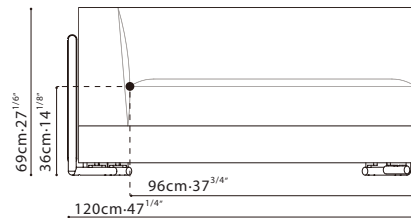

C08E0601

C08E0602

C08TYK01

Adding this pieces will add 1.25" or 3cm to overall length
Available in Black Leather Strap or Mustard Yellow Leather Strap

Adding this pieces will add 1.25" or 3cm to overall length
Available in Black Leather Strap or Mustard Yellow Leather Strap

SIDE VIEW

with Leather Strap

without Leather Strap

Configuration

C01E0601+C01E0602+C08E0601X2+C08TYK01X2

C01E0601+C01E0603+C01E0602+C08E0601X3+C08TYK01X2

B12E0610+C01E0601+C01E0603+C01E0607+C08E0601X2+C08TYK01