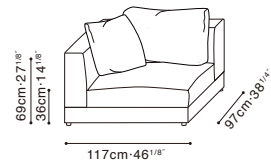

### NATURE STOCK COMPONENTS

C01E0601 / C01E0602  
LAF Sofa / RAF Sofa

C01E0603  
Armless Sofa

C01E0608  
Ottoman

B12E0609  
Black Leather Strap Outer frame,  
can go against armrest or backrest

B12E0610  
Black Leather Strap Outer frame,  
can go against armrest or backrest