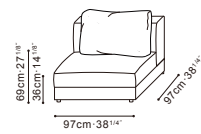

NATURE

NATURE STOCK COMPONENTS

C01E0601 / C01E0602
LAF Sofa / RAF Sofa

C01E0603
Armless Sofa

C01E0608
Ottoman

C07E0609.

Black Leather Strap Outer frame, can go against armrest or backrest

C07E0610.