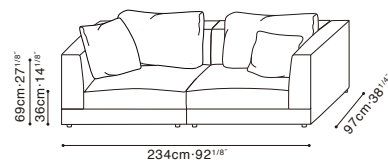

SAMPLE CONFIGURATIONS

C01E0601 + C01E0602