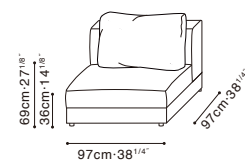

### NATURE STOCK COMPONENTS

C01E0601 / C01E0602  
LAF Sofa / RAF Sofa

C01E0603  
Armless Sofa

C01E0608  
Ottoman

B12E0609  
Black Leather Strap Outer frame,  
can go against armrest or backrest

B12E0610  
Black Leather Strap Outer frame,  
can go against armrest or backrest