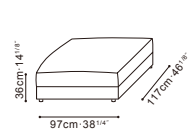

NATURE

NATURE STOCK COMPONENTS

C01E0601 / C01E0602
LAF Sofa / RAF Sofa

C01E0603
Armless Sofa

C01E0608
Ottoman

C07E0609.

Black Leather Strap Outer frame, can go against armrest or backrest

C07E0610.