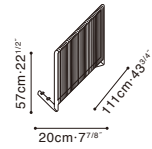

### NATURE STOCK COMPONENTS

C01E0601 / C01E0602  
LAF Sofa / RAF Sofa

C01E0603  
Armless Sofa

C01E0608  
Ottoman

B12E0609  
Black Leather Strap Outer frame,  
can go against armrest or backrest

B12E0610  
Black Leather Strap Outer frame,  
can go against armrest or backrest