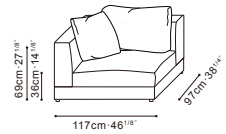

NATURE

NATURE STOCK COMPONENTS

C01E0601 / C01E0602
LAF Sofa / RAF Sofa

C01E0603
Armless Sofa

C01E0608
Ottoman

C07E0609.

Black Leather Strap Outer frame, can go against armrest or backrest

C07E0610.