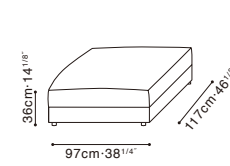

### NATURE STOCK COMPONENTS

C01E0601 / C01E0602  
LAF Sofa / RAF Sofa

C01E0603  
Armless Sofa

C01E0608  
Ottoman

B12E0609  
Black Leather Strap Outer frame,  
can go against armrest or backrest

B12E0610  
Black Leather Strap Outer frame,  
can go against armrest or backrest