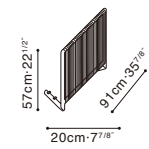

### NATURE STOCK COMPONENTS

C01E0601 / C01E0602  
LAF Sofa / RAF Sofa

C01E0603  
Armless Sofa

C01E0608  
Ottoman

B12E0609  
Black Leather Strap Outer frame,  
can go against armrest or backrest

B12E0610  
Black Leather Strap Outer frame,  
can go against armrest or backrest