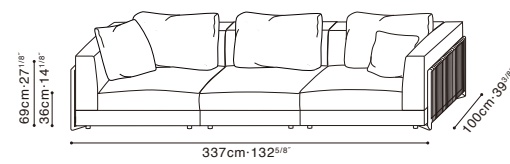

C01E0601 + C01E0603 + C01E0602 +
B12E0609x2 + B12E0610x3