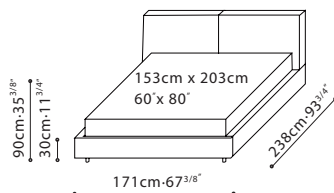

C03E0704 QUEEN