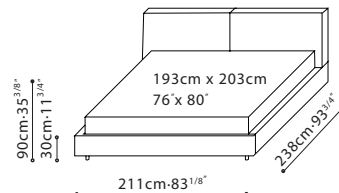

C03E0705 KING