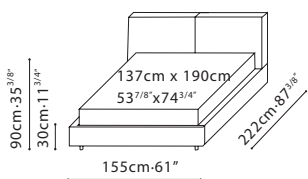

C03E0710 FULL