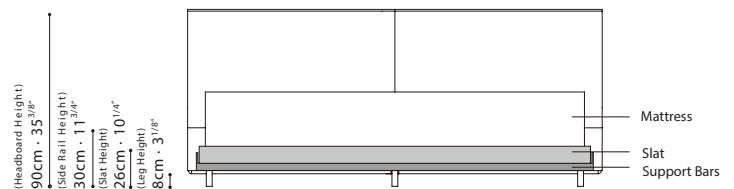

NATURE BED / CONSTRUCTION: Side and end rails are constructed with plywood, covered with polyurethane foam and fabric lining. Headboard cushions consist of channeled feather down and polyester fiber padding with high-resilient polyurethane foam center insert. **SLATS:** Multiply beech wood slat system allow for slight adjustment in firmness. **BASE:** Anodized black aluminum legs are capped with plastic glides. Featuring slight height adjustment capabilities. **UPHOLSTERY:** Fabric or leather. Fabric covers removable on Velcro (headboard needs to be unscrewed in order for covers to be removed). Covers for headboard and side rails are separated. **MATTRESS:** Recommended mattress thickness is less than 25cm. Mattress is not included.