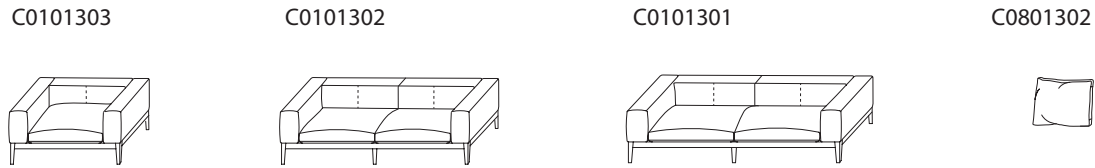

LEATHER VERSION