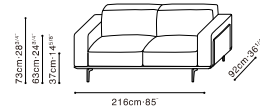

MODA

MODA STOCK COMPONENTS

C01G0201  
Armchair

C01G0203  
Sofa

C01G0205 / C01G0206  
LAF Sofa / RAF Sofa

C01G0207 / C01G0208  
LAF Chaise / RAF Chaise

\*Product indicated in red will be phased out of stock

Darkened Steel Base, Available in:

Leather Black (R) R-02  
(FC-11 Black Outer Frame)

Leather Clay (R) RS-22  
Gerry Mirage (D) Gerry-03  
(FC-08 Dusk Outer Frame)

SAMPLE CONFIGURATIONS

C01G0207 + C01G0206

C01G0203

	(R) R-02	(R) R-22 / (D) Gerry-03
C01G0201 Armchair Sofa	•	•
C01G0203 Two Seater Sofa	•	•
C01G0205 / C01G0206 LAF Sofa / RAF Sofa		•
C01G0207 / C01G0208 LAF Chaise / RAF Chaise		•