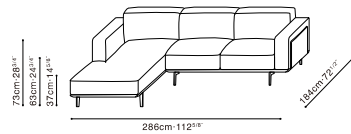

MODA

MODA STOCK COMPONENTS

C01G0201  
Armchair

C01G0203  
Sofa

C01G0205 / C01G0206  
LAF Sofa / RAF Sofa

C01G0207 / C01G0208  
LAF Chaise / RAF Chaise

\*Product indicated in red will be phased out of stock

Darkened Steel Base, Available in:

Leather Black (R) R-02  
(FC-11 Black Outer Frame)

Leather Clay (R) RS-22  
Gerry Mirage (D) Gerry-03  
(FC-08 Dusk Outer Frame)

SAMPLE CONFIGURATIONS

C01G0207 + C01G0206

C01G0203

	(R) R-02	(R) R-22 / (D) Gerry-03
C01G0201 Armchair Sofa	•	•
C01G0203 Two Seater Sofa	•	•
C01G0205 / C01G0206 LAF Sofa / RAF Sofa		•
C01G0207 / C01G0208 LAF Chaise / RAF Chaise		•