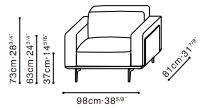

MODA

MODA STOCK COMPONENTS

C01G0201  
Armchair

C01G0203  
Sofa

C01G0205 / C01G0206  
LAF Sofa / RAF Sofa

C01G0207 / C01G0208  
LAF Chaise / RAF Chaise

\*Product indicated in red will be phased out of stock

Darkened Steel Base, Available in:

Leather Black (R) R-02  
(FC-11 Black Outer Frame)

Leather Clay (R) RS-22  
Gerry Mirage (D) Gerry-03  
(FC-08 Dusk Outer Frame)

SAMPLE CONFIGURATIONS

C01G0207 + C01G0206

C01G0203

	(R) R-02	(R) R-22 / (D) Gerry-03
C01G0201 Armchair Sofa	•	•
C01G0203 Two Seater Sofa	•	•
C01G0205 / C01G0206 LAF Sofa / RAF Sofa		•
C01G0207 / C01G0208 LAF Chaise / RAF Chaise		•