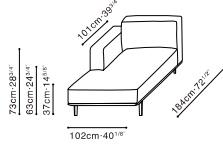

MODA

MODA STOCK COMPONENTS

C01G0201  
Armchair

C01G0203  
Sofa

C01G0205 / C01G0206  
LAF Sofa / RAF Sofa

C01G0207 / C01G0208  
LAF Chaise / RAF Chaise

\*Product indicated in red will be phased out of stock

Darkened Steel Base, Available in:

Leather Black (R) R-02  
(FC-11 Black Outer Frame)

Leather Clay (R) RS-22  
Gerry Mirage (D) Gerry-03  
(FC-08 Dusk Outer Frame)

SAMPLE CONFIGURATIONS

C01G0207 + C01G0206

C01G0203

	(R) R-02	(R) R-22 / (D) Gerry-03
C01G0201 Armchair Sofa	•	•
C01G0203 Two Seater Sofa	•	•
C01G0205 / C01G0206 LAF Sofa / RAF Sofa		•
C01G0207 / C01G0208 LAF Chaise / RAF Chaise		•