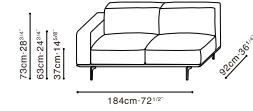

MODA

MODA STOCK COMPONENTS

C01G0201  
Armchair

C01G0203  
Sofa

C01G0205 / C01G0206  
LAF Sofa / RAF Sofa

C01G0207 / C01G0208  
LAF Chaise / RAF Chaise

\*Product indicated in red will be phased out of stock

Darkened Steel Base, Available in:

Leather Black (R) R-02  
(FC-11 Black Outer Frame)

Leather Clay (R) RS-22  
Gerry Mirage (D) Gerry-03  
(FC-08 Dusk Outer Frame)

SAMPLE CONFIGURATIONS

C01G0207 + C01G0206

C01G0203

	(R) R-02	(R) R-22 / (D) Gerry-03
C01G0201 Armchair Sofa	•	•
C01G0203 Two Seater Sofa	•	•
C01G0205 / C01G0206 LAF Sofa / RAF Sofa		•
C01G0207 / C01G0208 LAF Chaise / RAF Chaise		•