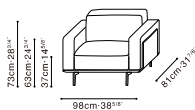

MODA

C01G0201 Chair

Darkened Steel Frame, Available in:

Leather Black (R) R-02
(FC-11 Black Outer Frame)

Leather Clay (R) RS-22
Gerry Mirage (D) GERRY-03
(FC-08 Dusk Outer Frame)