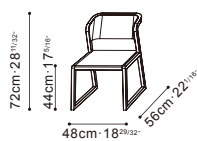

MING DINING

C02A1501 Chair

C02A1502 Chair

Black Walnut Color Frame, Available in:

Eco Leather Dusk (P)
FC-08

Eco Leather Midnight (P)
FC-11

Brown Walnut Color Frame, Available in:

Eco Leather Dusk (P)
FC-08