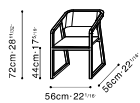

MING DINING

C02A1501 Chair

C02A1502 Chair

Black Walnut Color Frame, Available in:

Eco Leather Dusk (P)
FC-08

Eco Leather Midnight (P)
FC-11