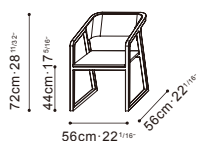

MING DINING

C02A1501 Chair

C02A1502 Chair

Black Walnut Color Frame, Available in:

Eco Leather Dusk (P)
FC-08

Eco Leather Midnight (P)
FC-11

Brown Walnut Color Frame, Available in:

Eco Leather Dusk (P)
FC-08