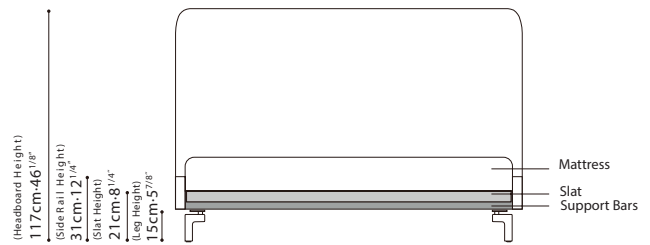

**MELODY BED / FRAME:** Headboard in metal with MDF, covered in polyurethane foam. Rails in plywood covered in polyurethane foam and fabric lining. Steel frame beech wood slat. **UPHOLSTERY:** Available in all fabric, all leather, or fabric/leather combo. Headboard cover not removable. **BASE:** Leg in glossy grey metallic paint with plastic glides.

C03H0704 QUEEN

C03H0705 KING

C83H0701

\*Optional cushion for C03H0705

C83H0702

\*Optional cushion for C03H0704

C83H0703

\*Optional bolster for C03H0705