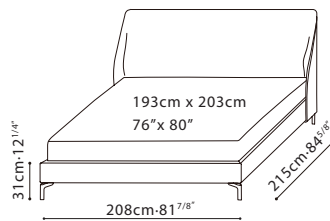

C03H0705 KING