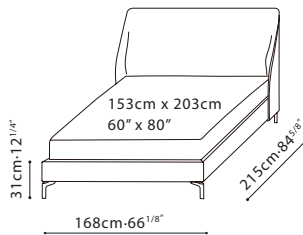

C03H0704 QUEEN