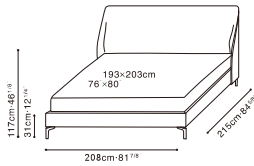

MELODY

C03H0704 Queen Bed

C03H0705 King Bed

Darkened Steel Base, Available in:

Linear Metro Grey (D) LINEAR-04
Eco Leather Anchor Grey (P) FC-14

Trio Fawn (D) TRIO-01
Eco Leather Dusk (P) FC-08