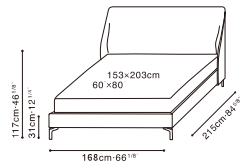

MELODY

C03H0704 Queen Bed

C03H0705 King Bed

Darkened Steel Base, Available in:

Linear Metro Grey (D) LINEAR-04
Eco Leather Anchor Grey (P) FC-14

Trio Fawn (D) TRIO-01
Eco Leather Dusk (P) FC-08