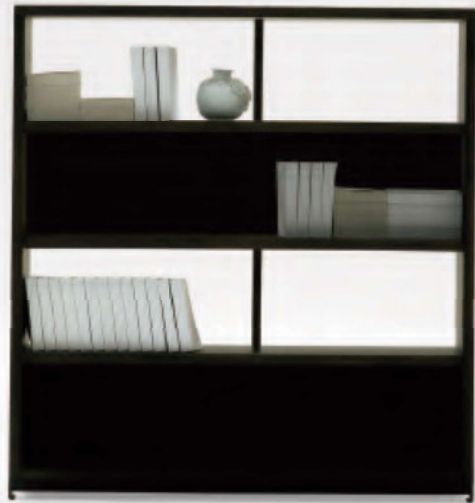

# MAX STOCK COMPONENTS

C0416006 Media

C0416007 Media

C0416009 Cabinet

C0416018 Bookshelf

C0416008 Cabinet

C0416015 Cabinet

C0416011 Cabinet

C0416012 Cabinet

Available in:

Grey Oak

Brown Walnut  
Only for C0416006 C0416007 C0416008

\*Finish indicated in red will be phased out of stock