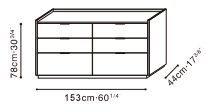

C04H0816 Cabinet

Dove Grey Matte Lacquer /
Carrara Marble Top
(For C04H0816)

C04H0818 Cabinet

Dove Grey Matte Lacquer /
Graphite Oak
(For C04H0818)

MATRIX

C04H0817 Cabinet
Dove Grey Matte Lacquer /
Graphite Oak /
Carrara Marble Top