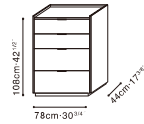

C04H0817 Cabinet