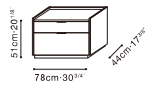

C04H0816 Cabinet