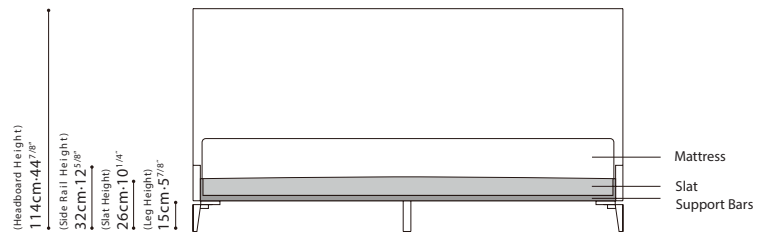

LUNA BED / FRAME: Headboard is constructed with solid Birch Wood and plywood reinforcements. Plywood side and end rails are covered with polyurethane foam and fabric lining. Multiply beech wood slat system allow for slight adjustment in firmness. **LEGS:** Steel Legs are finished in grey metallic paint and capped with plastic glides. **MATTRESS:** Recommended mattress thickness is less than 40cm. Mattress is not included. **UPHOLSTERY:** Available in Fabric or Leather. Both Fabric and Leather covers are removable via Velcro.

C03F0610 FULL

C03F0604 QUEEN

C03F0605 KING

C03F0606 CALIFORNIA KING