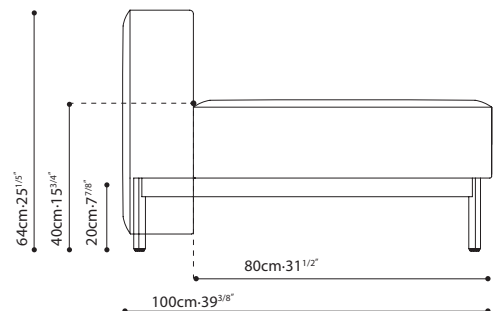

**LOLA SOFA BED / FEATURES:** A space-saving design that provides for a 3 persons seater sofa or a 2 person sleeper, (bed size of 145\*200cm). Comes equipped with a storage bag underneath. **CONSTRUCTION:** Steel Seat and Backrest frame are paired with 16 cm thick pocket spring system, covered with high-resilient polyurethane foam and fabric lining, (with a load bearing of 240KG). Auto steel un-folding mechanism is in place for easy sofa to bed conversion. Solid wood armrests with MDF and plywood reinforcements are covered with polyurethane foam and fabric lining. **ARMREST/UPHOLSTERY:** Optional High Armrest and Low Armrest configurations available, (armrests are interchangeable). Upholstery default in LUXE-04 or LINEAR-01. Covers removable via Velcro. **CUSHIONS:** Back cushions are filled with feather down blend and polyester fiber. Cushions come with hidden zipper closing. **LEGS:** Steel legs are finished in grey metallic paint and capped with plastic glides.

## POSSIBLE CONFIGURATIONS :

239cm-94<sup>1/8</sup>"

C01F0801 + B12F0802 + B12F0803

229cm-90<sup>1/8</sup>"

C01F0801 + B12F0802 X 2

64cm-25<sup>1/5</sup>"  
40cm-15<sup>3/4</sup>"

249cm-98"

C01F0801 + B12F0803 X 2

239cm-94<sup>1/8</sup>"

229cm-90<sup>1/8</sup>"

249cm-98"

D Grade  
LUXE - 04 NAVY

D Grade  
LINEAR - 01 SAND