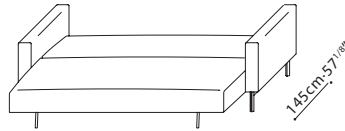

## B12F0803

Sofa Arm  
(Wide, Low)

## POSSIBLE CONFIGURATIONS :

239cm-94<sup>1/8</sup>"

C01F0801 + B12F0802 + B12F0803

229cm-90<sup>1/8</sup>"

C01F0801 + B12F0802 X 2

64cm-25<sup>1/5</sup>"  
40cm-15<sup>3/4</sup>"

249cm-98"

C01F0801 + B12F0803 X 2

239cm-94<sup>1/8</sup>"

229cm-90<sup>1/8</sup>"

249cm-98"

D Grade  
LUXE - 04 NAVY

D Grade  
LINEAR - 01 SAND