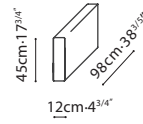

B12F0802

Sofa Arm
(Narrow, High)