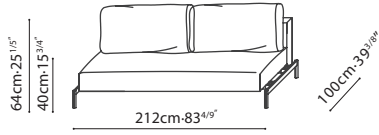

**LOLA SOFA BED / FEATURES:** A space-saving design that provides for a 3 persons seater sofa or a 2 person sleeper, (bed size of 145\*200cm). Comes equipped with a storage bag underneath. **CONSTRUCTION:** Steel Seat and Backrest frame are paired with 16 cm thick pocket spring system, covered with high-resilient polyurethane foam and fabric lining, (with a load bearing of 240KG). Auto steel un-folding mechanism is in place for easy sofa to bed conversion. Solid wood armrests with MDF and plywood reinforcements are covered with polyurethane foam and fabric lining. **ARMREST/UPHOLSTERY:** Optional High Armrest and Low Armrest configurations available, (armrests are interchangeable). Upholstery default in LUXE-04 or LINEAR-01. Covers removable via Velcro. **CUSHIONS:** Back cushions are filled with feather down blend and polyester fiber. Cushions come with hidden zipper closing. **LEGS:** Steel legs are finished in grey metallic paint and capped with plastic glides.

## C01F0801

Sleeper Sofa  
(main unit)

## POSSIBLE CONFIGURATIONS :

239cm-94<sup>1/8</sup>"

C01F0801 + B12F0802 + B12F0803

229cm-90<sup>1/8</sup>"

C01F0801 + B12F0802 X 2

64cm-25<sup>1/5</sup>"  
40cm-15<sup>3/4</sup>"

249cm-98"

C01F0801 + B12F0803 X 2

239cm-94<sup>1/8</sup>"

229cm-90<sup>1/8</sup>"

249cm-98"

D Grade  
LUXE - 04 NAVY

D Grade  
LINEAR - 01 SAND