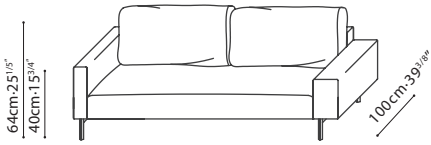

**LOLA SOFA BED / FEATURES:** A space-saving design that provides for a 3 persons seater sofa or a 2 person sleeper, (bed size of 145\*200cm). Comes equipped with a storage bag underneath. **CONSTRUCTION:** Steel Seat and Backrest frame are paired with 16 cm thick pocket spring system, covered with high-resilient polyurethane foam and fabric lining, (with a load bearing of 240KG). Auto steel un-folding mechanism is in place for easy sofa to bed conversion. Solid wood armrests with MDF and plywood reinforcements are covered with polyurethane foam and fabric lining. **ARMREST/UPHOLSTERY:** Optional High Armrest and Low Armrest configurations available, (armrests are interchangeable). Upholstery default in LUXE-04 or LINEAR-01. Covers removable via Velcro. **CUSHIONS:** Back cushions are filled with feather down blend and polyester fiber. Cushions come with hidden zipper closing. **LEGS:** Steel legs are finished in grey metallic paint and capped with plastic glides.

## B12F0802

Sofa Arm  
(Narrow, High)

## POSSIBLE CONFIGURATIONS :

239cm-94<sup>1/8</sup>"

C01F0801 + B12F0802 + B12F0803

229cm-90<sup>1/8</sup>"

C01F0801 + B12F0802 X 2

64cm-25<sup>1/5</sup>"  
40cm-15<sup>3/4</sup>"

249cm-98"

C01F0801 + B12F0803 X 2

239cm-94<sup>1/8</sup>"

229cm-90<sup>1/8</sup>"

249cm-98"

D Grade  
LUXE - 04 NAVY

D Grade  
LINEAR - 01 SAND