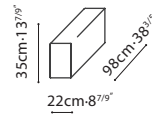

## POSSIBLE CONFIGURATIONS :

239cm-94<sup>1/8</sup>"

C01F0801 + B12F0802 + B12F0803

229cm-90<sup>1/8</sup>"

C01F0801 + B12F0802 X 2

64cm-25<sup>1/5</sup>"  
40cm-15<sup>3/4</sup>"

249cm-98"

C01F0801 + B12F0803 X 2

239cm-94<sup>1/8</sup>"

229cm-90<sup>1/8</sup>"

249cm-98"

D Grade  
LUXE - 04 NAVY

D Grade  
LINEAR - 01 SAND