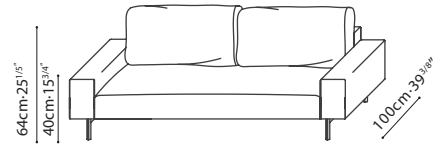

## POSSIBLE CONFIGURATIONS :

239cm-94<sup>1/8</sup>"

C01F0801 + B12F0802 + B12F0803

229cm-90<sup>1/8</sup>"

C01F0801 + B12F0802 X 2

64cm-25<sup>1/5</sup>"  
40cm-15<sup>3/4</sup>"

249cm-98"

C01F0801 + B12F0803 X 2

239cm-94<sup>1/8</sup>"

229cm-90<sup>1/8</sup>"

249cm-98"

D Grade  
LUXE - 04 NAVY

D Grade  
LINEAR - 01 SAND