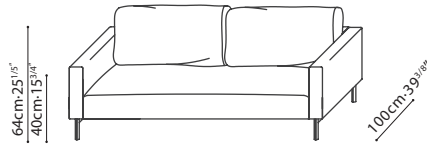

**LOLA SOFA BED / FEATURES:** A space-saving design that provides for a 3 persons seater sofa or a 2 person sleeper, (bed size of 145\*200cm). Comes equipped with a storage bag underneath. **CONSTRUCTION:** Steel Seat and Backrest frame are paired with 16 cm thick pocket spring system, covered with high-resilient polyurethane foam and fabric lining, (with a load bearing of 240KG). Auto steel un-folding mechanism is in place for easy sofa to bed conversion. Solid wood armrests with MDF and plywood reinforcements are covered with polyurethane foam and fabric lining. **ARMREST/UPHOLSTERY:** Optional High Armrest and Low Armrest configurations available, (armrests are interchangeable). Upholstery default in LUXE-04 or LINEAR-01. Covers removable via Velcro. **CUSHIONS:** Back cushions are filled with feather down blend and polyester fiber. Cushions come with hidden zipper closing. **LEGS:** Steel legs are finished in grey metallic paint and capped with plastic glides.

## B12F0803

Sofa Arm  
(Wide, Low)

## POSSIBLE CONFIGURATIONS :

239cm-94<sup>1/8</sup>"

C01F0801 + B12F0802 + B12F0803

229cm-90<sup>1/8</sup>"

C01F0801 + B12F0802 X 2

64cm-25<sup>1/5</sup>"  
40cm-15<sup>3/4</sup>"

249cm-98"

C01F0801 + B12F0803 X 2

239cm-94<sup>1/8</sup>"

229cm-90<sup>1/8</sup>"

249cm-98"

D Grade  
LUXE - 04 NAVY

D Grade  
LINEAR - 01 SAND