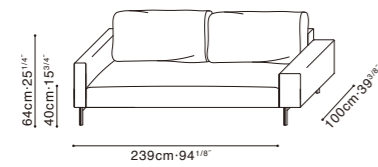

# LOLA

LOLA STOCK COMPONENTS

C01F0801  
Sofa Bed

B12F0802  
High Armrest

B12F0803  
Low Armrest

C01F0801 cannot be used individually and must be always matched with armrests

SAMPLE CONFIGURATIONS

C01F0801 + B12F0802 + B12F0803

C01F0801 + B12F0802 + B12F0803

C01F0801 + B12F0802 x 2

C01F0801 + B12F0803 x 2

Available in:

Luxe Navy (D)  
LUXE-04

Linear Manchester Sand (D)  
LINEAR-01

C01F0801 + B12F0802 + B12F0803

C01F0801 + B12F0802 + B12F0803

	(D) Luxe-04	(D) Linear-01
C01F0801 Sofa Bed	•	•
B12F0802 High Armrest	•	•
B12F0803 Low Armrest	•	•