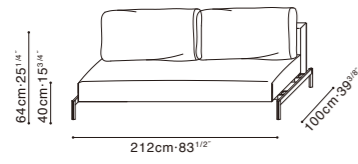

# LOLA

LOLA STOCK COMPONENTS

C01F0801  
Sofa Bed

B12F0802  
High Armrest

B12F0803  
Low Armrest

C01F0801 cannot be used individually and must be always matched with armrests

SAMPLE CONFIGURATIONS

C01F0801 + B12F0802 + B12F0803

C01F0801 + B12F0802 + B12F0803

C01F0801 + B12F0802 x 2

C01F0801 + B12F0803 x 2

Available in:

Luxe Navy (D)  
LUXE-04

Linear Manchester Sand (D)  
LINEAR-01

C01F0801 + B12F0802 + B12F0803

C01F0801 + B12F0802 + B12F0803

	(D) Luxe-04	(D) Linear-01
C01F0801 Sofa Bed	•	•
B12F0802 High Armrest	•	•
B12F0803 Low Armrest	•	•