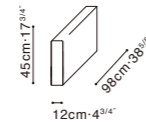

# LOLA

LOLA STOCK COMPONENTS

C01F0801  
Sofa Bed

B12F0802  
High Armrest

B12F0803  
Low Armrest

C01F0801 cannot be used individually and must be always matched with armrests

SAMPLE CONFIGURATIONS

C01F0801 + B12F0802 + B12F0803

C01F0801 + B12F0802 + B12F0803

C01F0801 + B12F0802 x 2

C01F0801 + B12F0803 x 2

Available in:

Luxe Navy (D)  
LUXE-04

Linear Manchester Sand (D)  
LINEAR-01

C01F0801 + B12F0802 + B12F0803

C01F0801 + B12F0802 + B12F0803