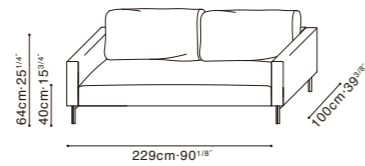

# LOLA

LOLA STOCK COMPONENTS

C01F0801  
Sofa Bed

B12F0802  
High Armrest

B12F0803  
Low Armrest

C01F0801 cannot be used individually and must be always matched with armrests

SAMPLE CONFIGURATIONS

C01F0801 + B12F0802 + B12F0803

C01F0801 + B12F0802 + B12F0803

C01F0801 + B12F0802 x 2

C01F0801 + B12F0803 x 2

Available in:

Luxe Navy (D)  
LUXE-04

Linear Manchester Sand (D)  
LINEAR-01

C01F0801 + B12F0802 + B12F0803

C01F0801 + B12F0802 + B12F0803

	(D) Luxe-04	(D) Linear-01
C01F0801 Sofa Bed	•	•
B12F0802 High Armrest	•	•
B12F0803 Low Armrest	•	•