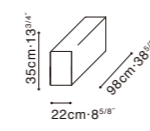

# LOLA

LOLA STOCK COMPONENTS

C01F0801  
Sofa Bed

B12F0802  
High Armrest

B12F0803  
Low Armrest

C01F0801 cannot be used individually and must be always matched with armrests

SAMPLE CONFIGURATIONS

C01F0801 + B12F0802 + B12F0803

C01F0801 + B12F0802 + B12F0803

C01F0801 + B12F0802 x 2

C01F0801 + B12F0803 x 2

Available in:

Luxe Navy (D)  
LUXE-04

Linear Manchester Sand (D)  
LINEAR-01

C01F0801 + B12F0802 + B12F0803

C01F0801 + B12F0802 + B12F0803