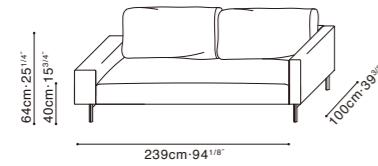

# LOLA

LOLA STOCK COMPONENTS

C01F0801  
Sofa Bed

B12F0802  
High Armrest

B12F0803  
Low Armrest

C01F0801 cannot be used individually and must be always matched with armrests

SAMPLE CONFIGURATIONS

C01F0801 + B12F0802 + B12F0803

C01F0801 + B12F0802 + B12F0803

C01F0801 + B12F0802 x 2

C01F0801 + B12F0803 x 2

Available in:

Luxe Navy (D)  
LUXE-04

Linear Manchester Sand (D)  
LINEAR-01

C01F0801 + B12F0802 + B12F0803

C01F0801 + B12F0802 + B12F0803

	(D) Luxe-04	(D) Linear-01
C01F0801 Sofa Bed	•	•
B12F0802 High Armrest	•	•
B12F0803 Low Armrest	•	•