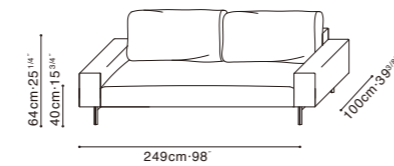

# LOLA

LOLA STOCK COMPONENTS

C01F0801  
Sofa Bed

B12F0802  
High Armrest

B12F0803  
Low Armrest

C01F0801 cannot be used individually and must be always matched with armrests

SAMPLE CONFIGURATIONS

C01F0801 + B12F0802 + B12F0803

C01F0801 + B12F0802 + B12F0803

C01F0801 + B12F0802 x 2

C01F0801 + B12F0803 x 2

Available in:

Luxe Navy (D)  
LUXE-04

Linear Manchester Sand (D)  
LINEAR-01

C01F0801 + B12F0802 + B12F0803

C01F0801 + B12F0802 + B12F0803

	(D) Luxe-04	(D) Linear-01
C01F0801 Sofa Bed	•	•
B12F0802 High Armrest	•	•
B12F0803 Low Armrest	•	•