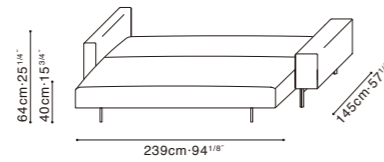

# LOLA

LOLA STOCK COMPONENTS

C01F0801  
Sofa Bed

B12F0802  
High Armrest

B12F0803  
Low Armrest

C01F0801 cannot be used individually and must be always matched with armrests

SAMPLE CONFIGURATIONS

C01F0801 + B12F0802 + B12F0803

C01F0801 + B12F0802 + B12F0803

C01F0801 + B12F0802 x 2

C01F0801 + B12F0803 x 2

Available in:

Luxe Navy (D)  
LUXE-04

Linear Manchester Sand (D)  
LINEAR-01

C01F0801 + B12F0802 + B12F0803

C01F0801 + B12F0802 + B12F0803

	(D) Luxe-04	(D) Linear-01
C01F0801 Sofa Bed	•	•
B12F0802 High Armrest	•	•
B12F0803 Low Armrest	•	•