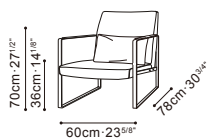

LEMAN SMALL

C02D1000 Chair

Darkened Steel Frame, Available in:

Sky Shadow Grey (D)
Sky-02

Leather Light Brown (R)
R-05

Leather Ivory Lace (R)
RS-28