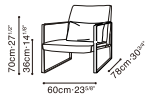

LEMAN SMALL

C02D1000 Chair

Darkened Steel Frame, Available in:

Sky Shadow Grey (D)
SKY-02

Eco Leather Anchor Grey (P)
FC-14

Leather Light Brown (R)
R-05

Leather Ivory Lace (R)
RS-28

Leather Black (R)
R-02