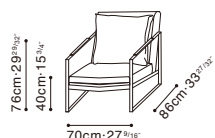

LEMAN

C0255050 Chair

Darkened Steel Frame, Available in:

Sky Anchor Blue (D)
SKY-03

Eco Leather Dusk (P)
FC-08

Leather Black (R)
R-02

Leather Light Brown (R)
R-05

Leather Army Brown (R)
RS-26