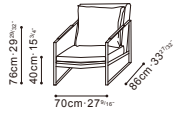

LEMAN

C0255050 Chair

Darkened Steel Frame, Available in:

Sky Anchor Blue (D)
Sky-03

Eco Leather Dusk (P)
FC-08

Leather Black (R)
R-02

Leather Light Brown(R)
R-05

Leather Army Brown (R)
RS-26