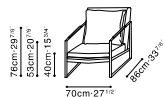

LEMAN

C0255050 Chair

Darkened Steel Frame, Available in:

Sky Anchor Blue (D)
SKY-03

Eco Leather Dusk (P)
FC-08

Leather Black (R)
R-02

Leather Light Brown (R)
R-05

Leather Army Brown (R)
RS-26