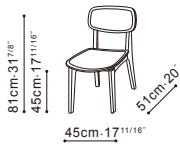

# LEAF

C02C1201 Chair

Brown Walnut Color Frame, Available in:

Leather Clay (R)  
RS-22